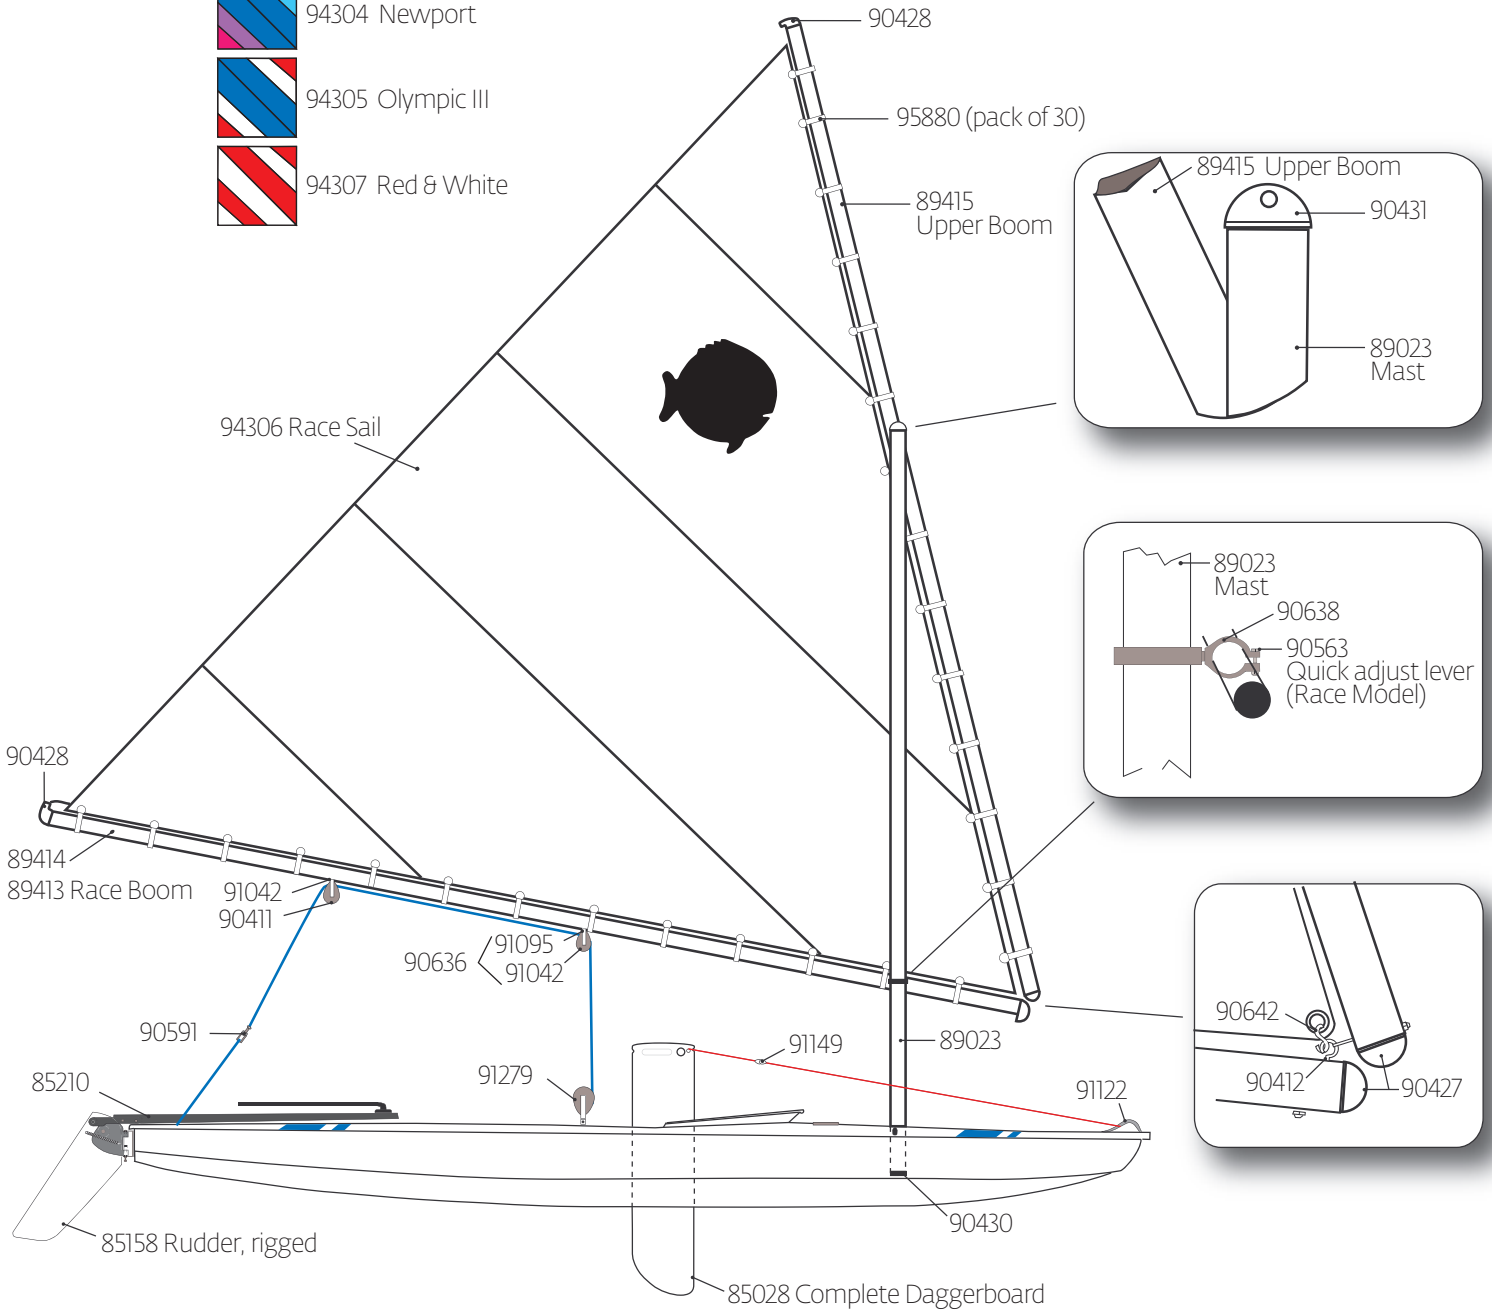

# Sunfish Parts Locator

# Sunfish Deck

## Sail Options

-  94301 Green & White
-  94302 Mackinaw
-  94304 Newport
-  94305 Olympic III
-  94307 Red & White

# Sunfish Blades