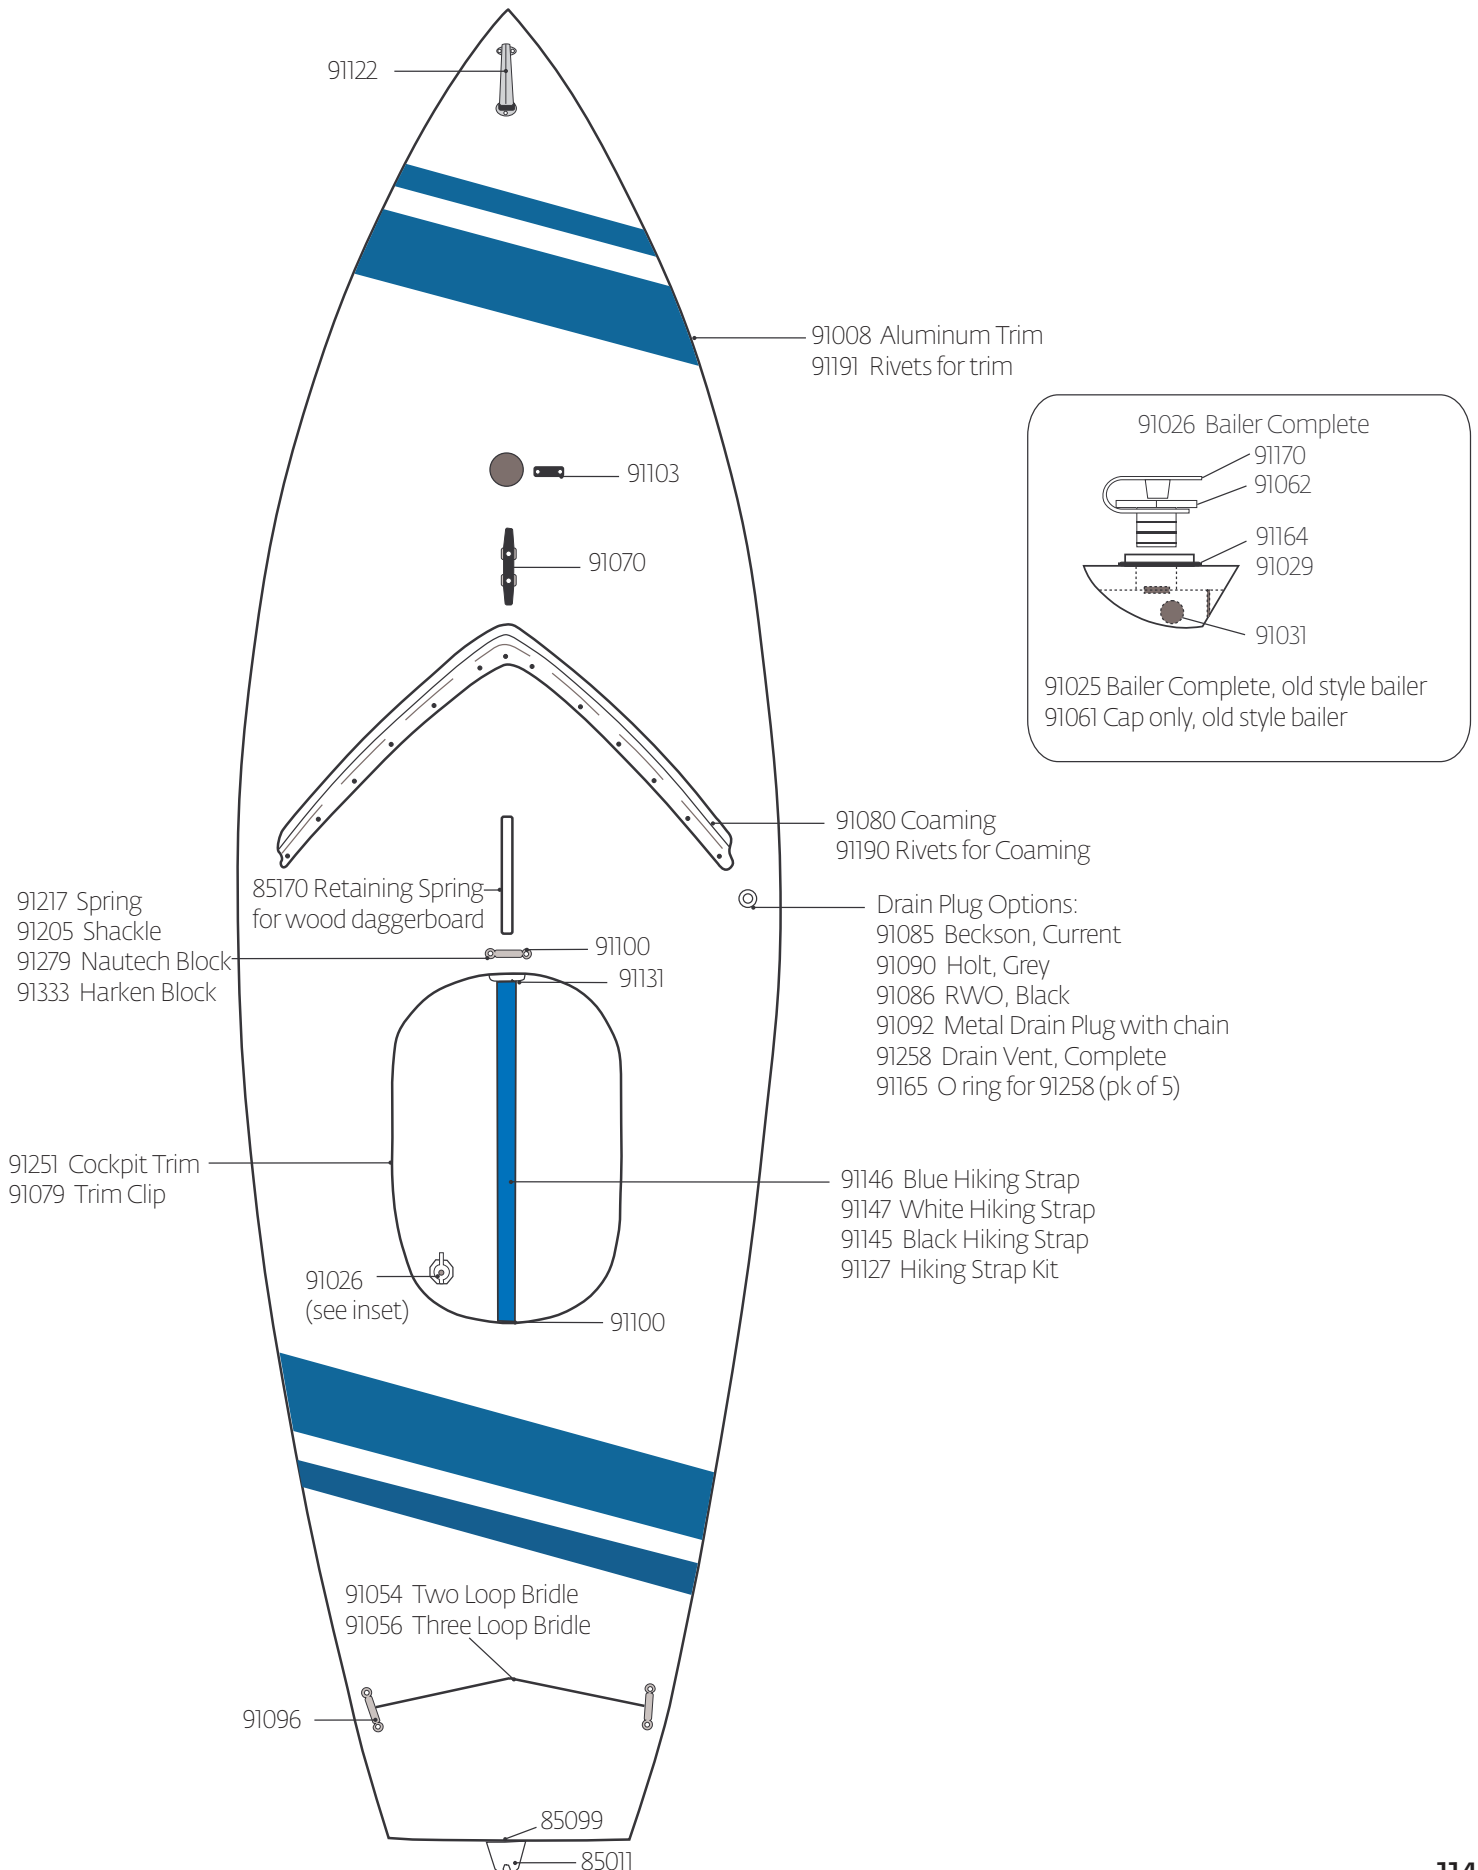

# Sunfish Parts Locator

# Sunfish Deck

## Sail Options

-  94301 Green & White
-  94302 Mackinaw
-  94304 Newport
-  94305 Olympic III
-  94307 Red & White

# Sunfish Blades