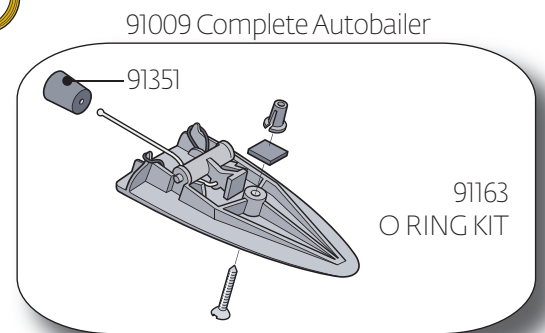

91009 Complete Bailer Assembly

- 91087 Cockpit Drain Plug Assembly
- 91351 Drain Bung Only

Laser Race Deck

LASER HIKING STRAPS

- 91140 Blue with White Logo
- 91138 New Zealand Style
- 91139 Black nylon webbing
- 91141 Grey 5in
- 91142 Seitech strap
- 91143 White with Blue Logo
- 91293 XD style
- 91432 Blue with White Logo

91009 Complete Bailer Assembly

91087 Cockpit Drain Plug Assembly
91351 Drain Bung Only

Laser XD Deck

LASER HIKING STRAPS

- 91140 Blue with White Logo
- 91138 New Zealand Style
- 91139 Black nylon webbing
- 91141 Grey 5in
- 91142 Seitech strap
- 91143 White with Blue Logo
- 91293 XD style
- 91432 Blue with White Logo

- 91087 Cockpit Drain Plug Assembly
- 91351 Drain Bung Only

Laser Outhaul

Laser Race Outhaul

91437 - Harken Boom and Traveler Block Upgrade
Includes NEW Harken Boom Blocks, Traveler Block
and replacement rivets (not pictured)