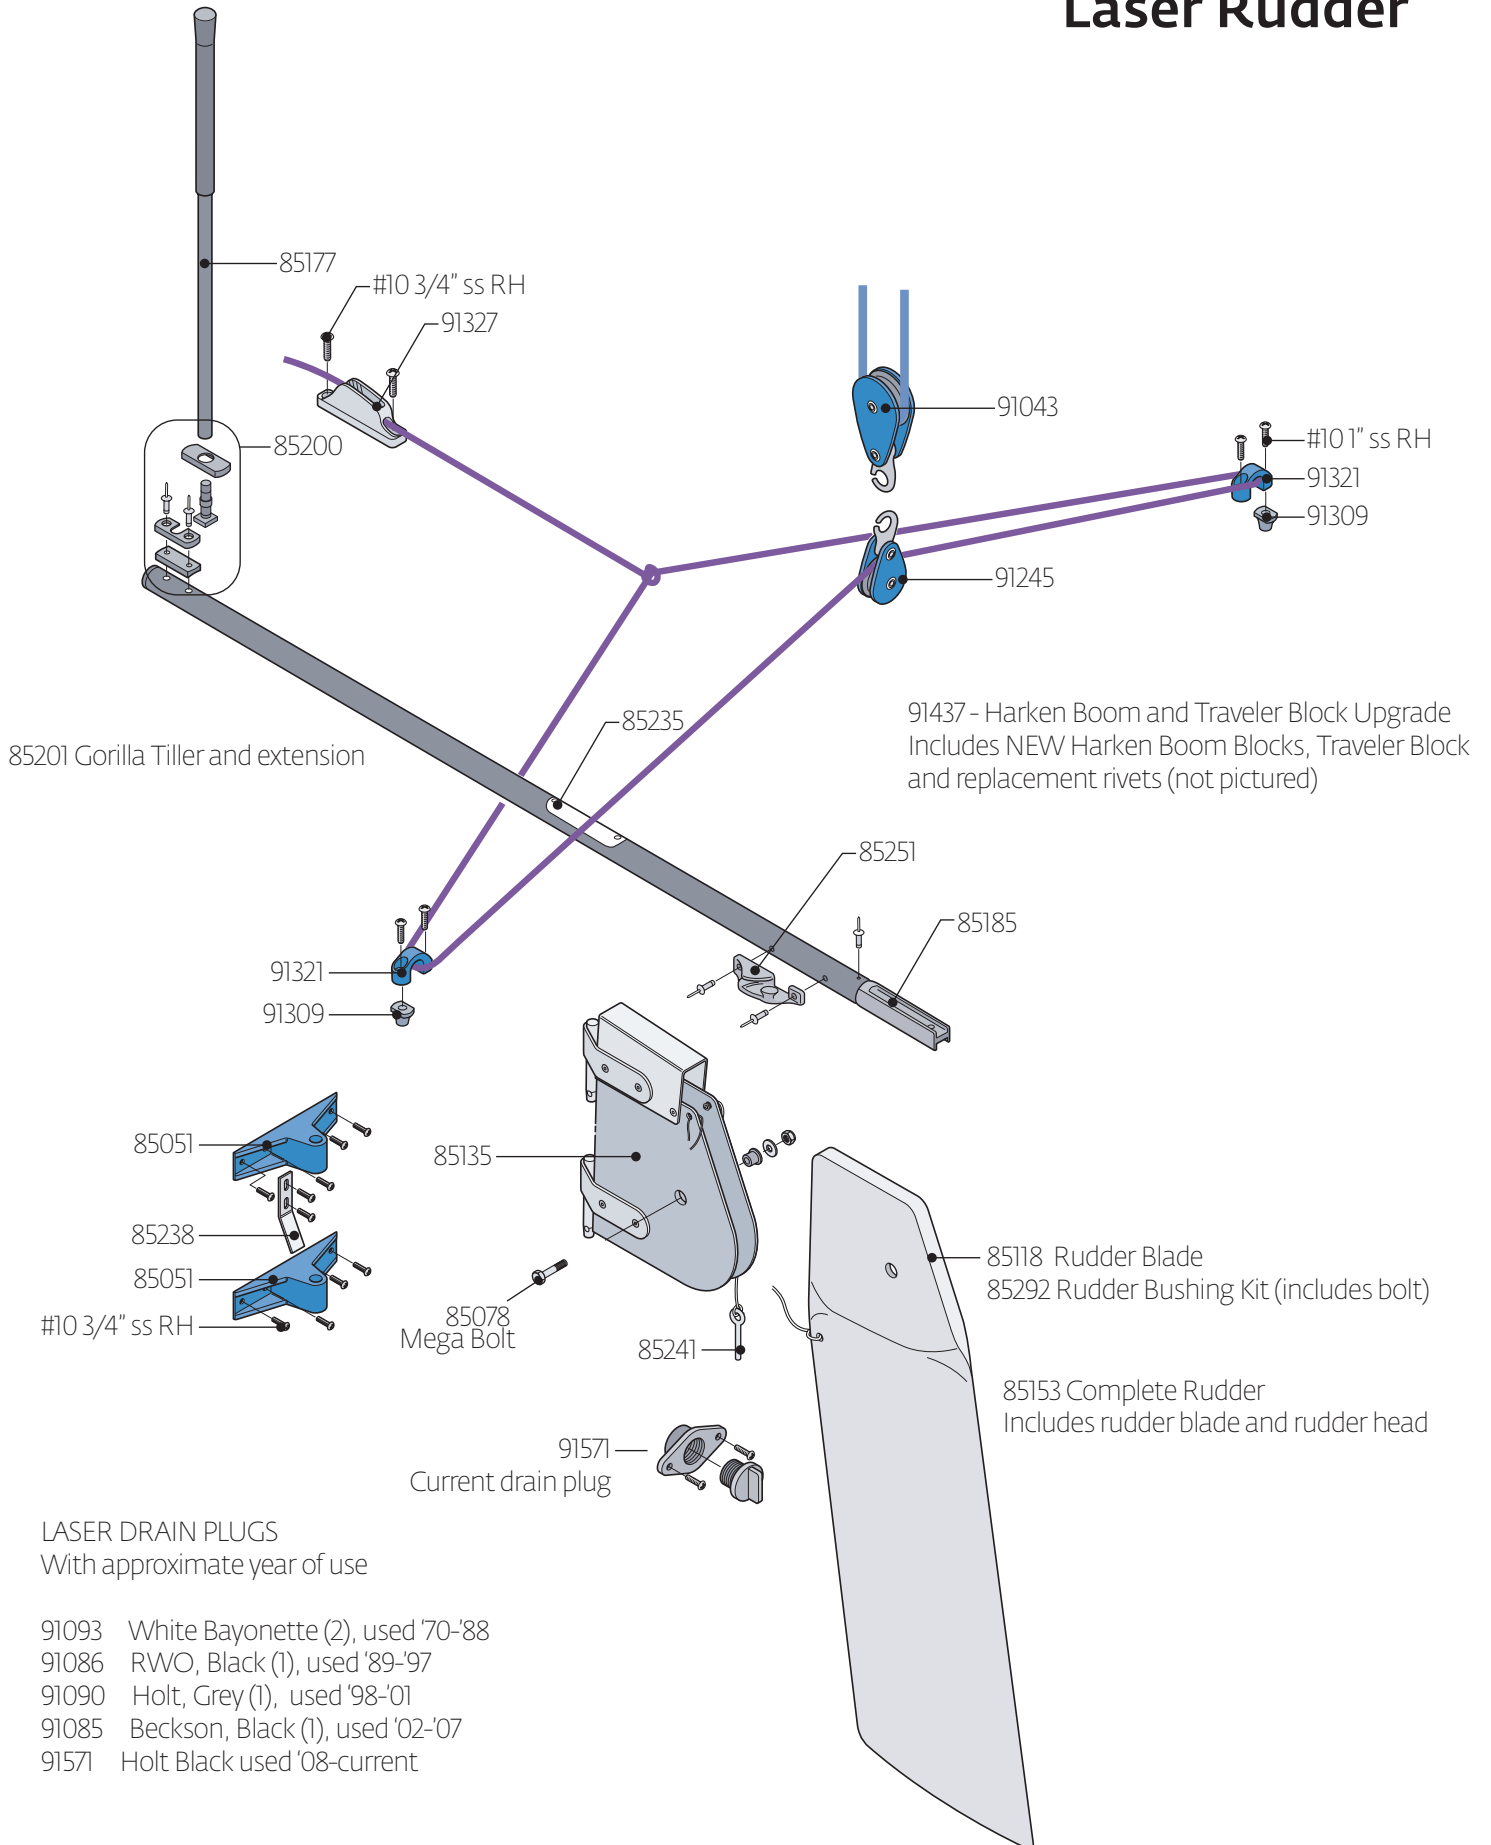

- 91087 Cockpit Drain Plug Assembly
- 91351 Drain Bung Only

Laser Outhaul

Laser Race Outhaul

91437 - Harken Boom and Traveler Block Upgrade
Includes NEW Harken Boom Blocks, Traveler Block
and replacement rivets (not pictured)

Laser XD Outhaul

Laser Gooseneck

Laser Vang

Laser Race Vang

Laser Rudder

LASER DRAIN PLUGS
With approximate year of use

- 91093 White Bayonette (2), used '70-'88
- 91086 RVO, Black (1), used '89-'97
- 91090 Holt, Grey (1), used '98-'01
- 91085 Beckson, Black (1), used '02-'07
- 91571 Holt Black used '08-current