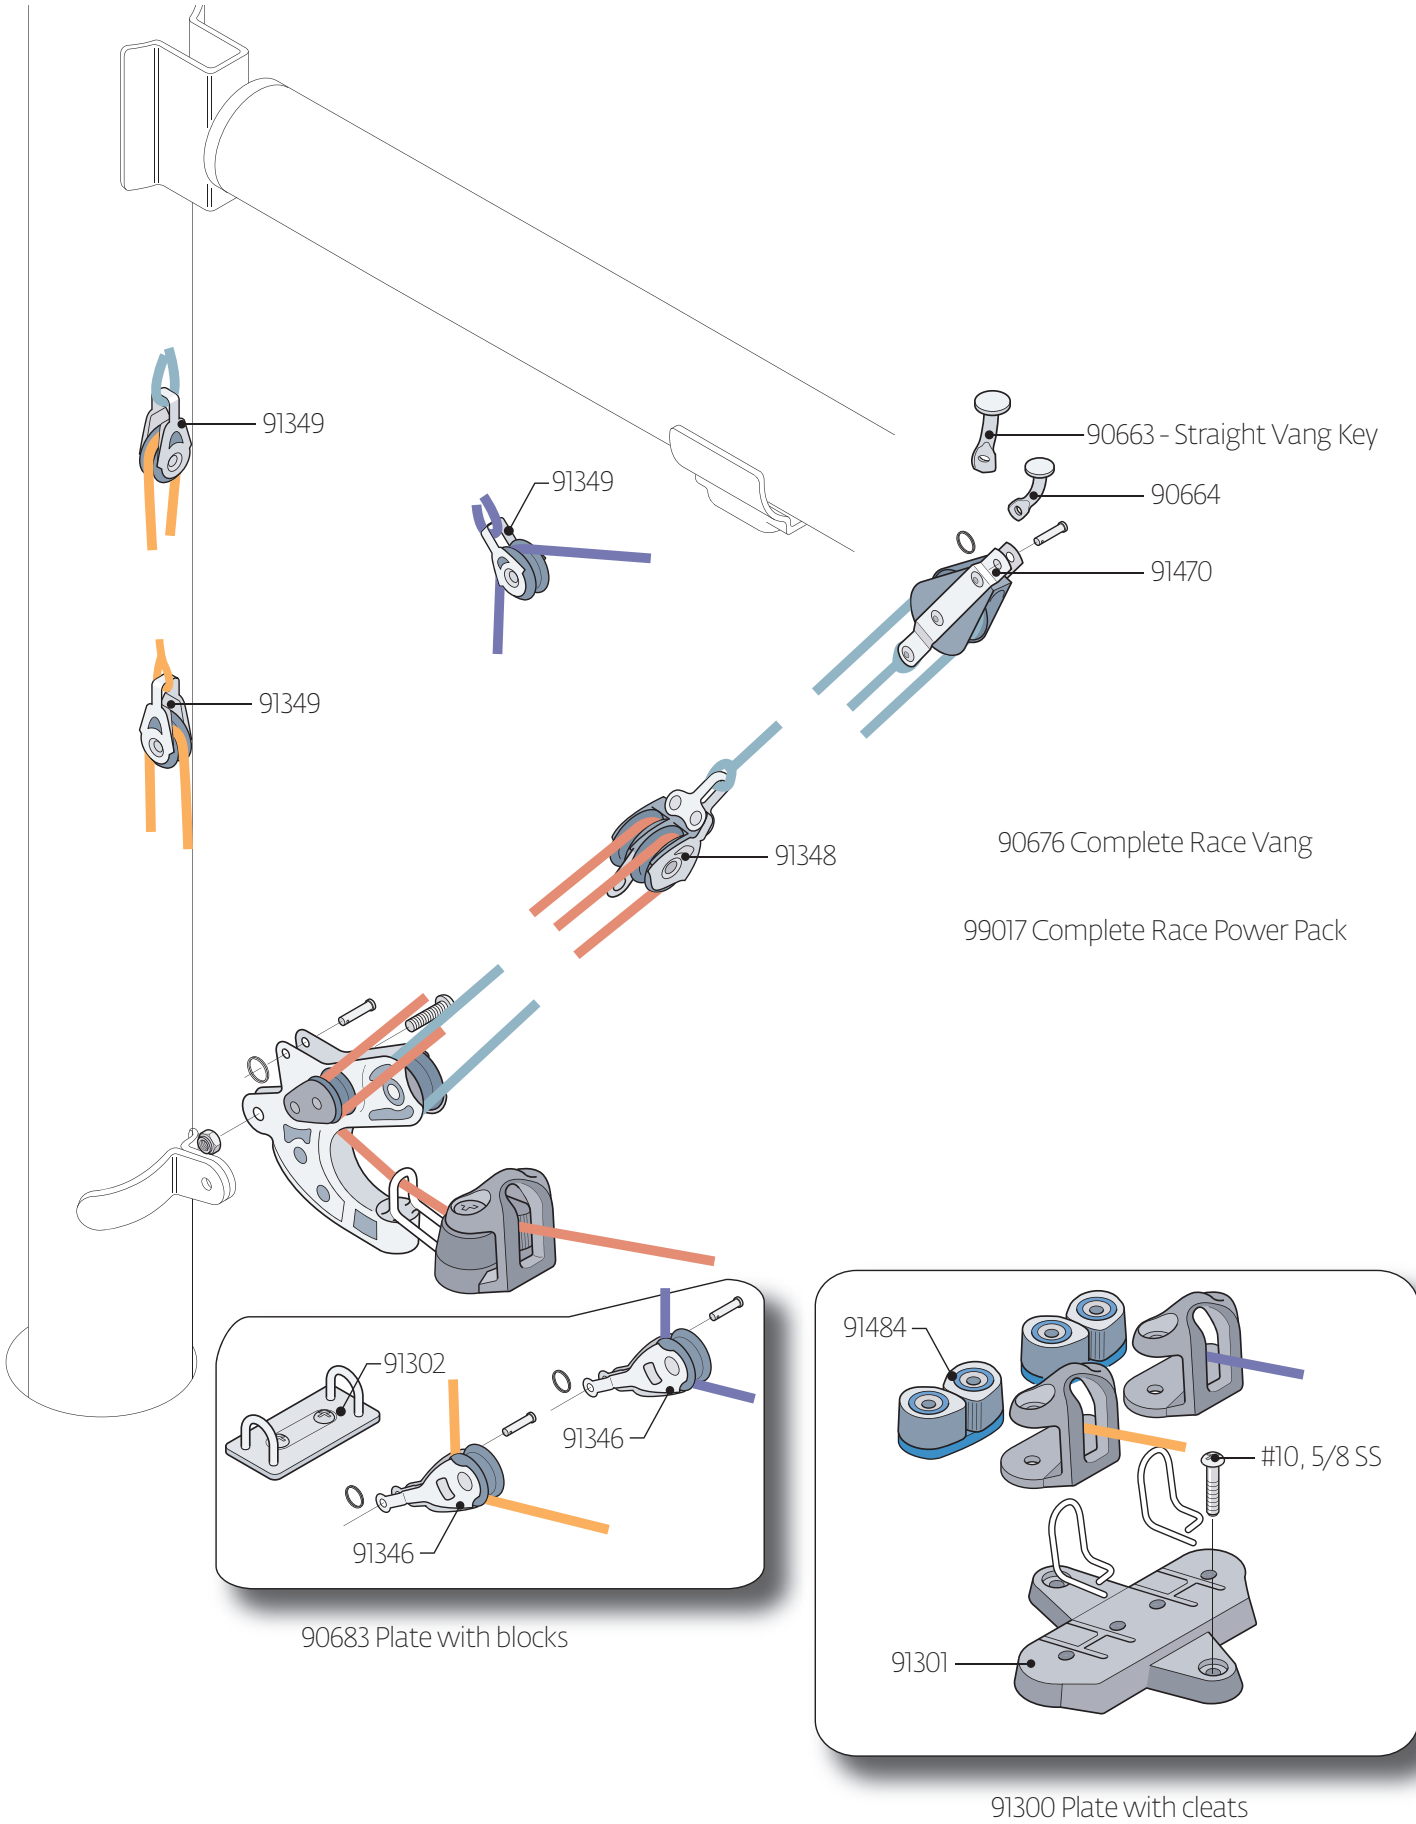

- 91087 Cockpit Drain Plug Assembly
- 91351 Drain Bung Only

Laser Outhaul

Laser Race Outhaul

91437 - Harken Boom and Traveler Block Upgrade
Includes NEW Harken Boom Blocks, Traveler Block
and replacement rivets (not pictured)

Laser XD Outhaul

Laser Gooseneck

Laser Vang

Laser Race Vang

Laser Rudder

LASER DRAIN PLUGS
With approximate year of use

- 91093 White Bayonette (2), used '70-'88
- 91086 RVO, Black (1), used '89-'97
- 91090 Holt, Grey (1), used '98-'01
- 91085 Beckson, Black (1), used '02-'07
- 91571 Holt Black used '08-current