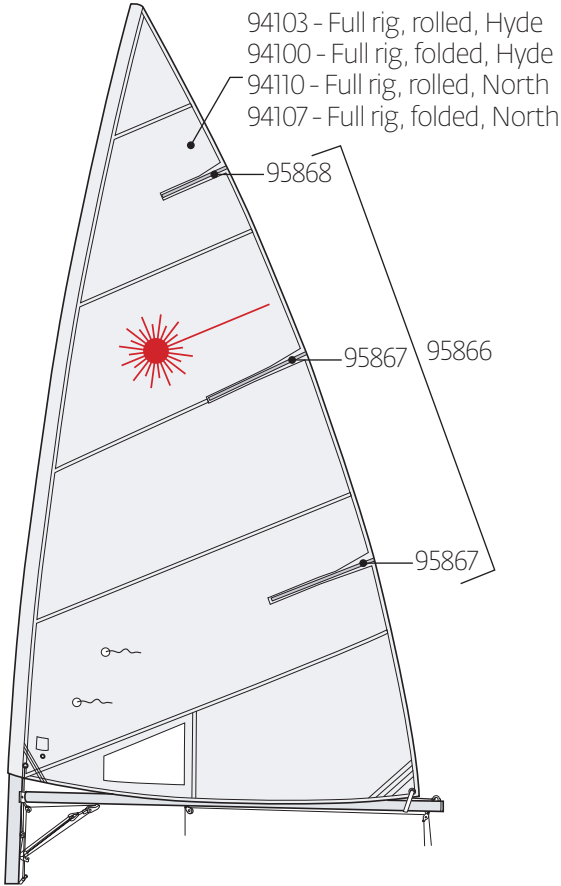

Laser Parts Locator

Laser Sails

- SAIL NUMBERS
- 95843 9in, blue
 - 95844 9in, red
 - 95845 12in, blue
 - 95846 12in, red
 - 95853 12in, black

- SAIL BAGS
- 95801 4.7 sailbag, white
 - 95802 Radial sailbag, red
 - 95803 Full rig sailbag, blue
 - 95869 Batten tips

Laser Deck

LASER HIKING STRAPS

- 91140 Blue with White Logo
- 91138 New Zealand Style
- 91139 Black nylon webbing
- 91141 Grey 5in
- 91142 Seitach strap
- 91143 White with Blue Logo
- 91293 XD style
- 91432 Blue with White Logo