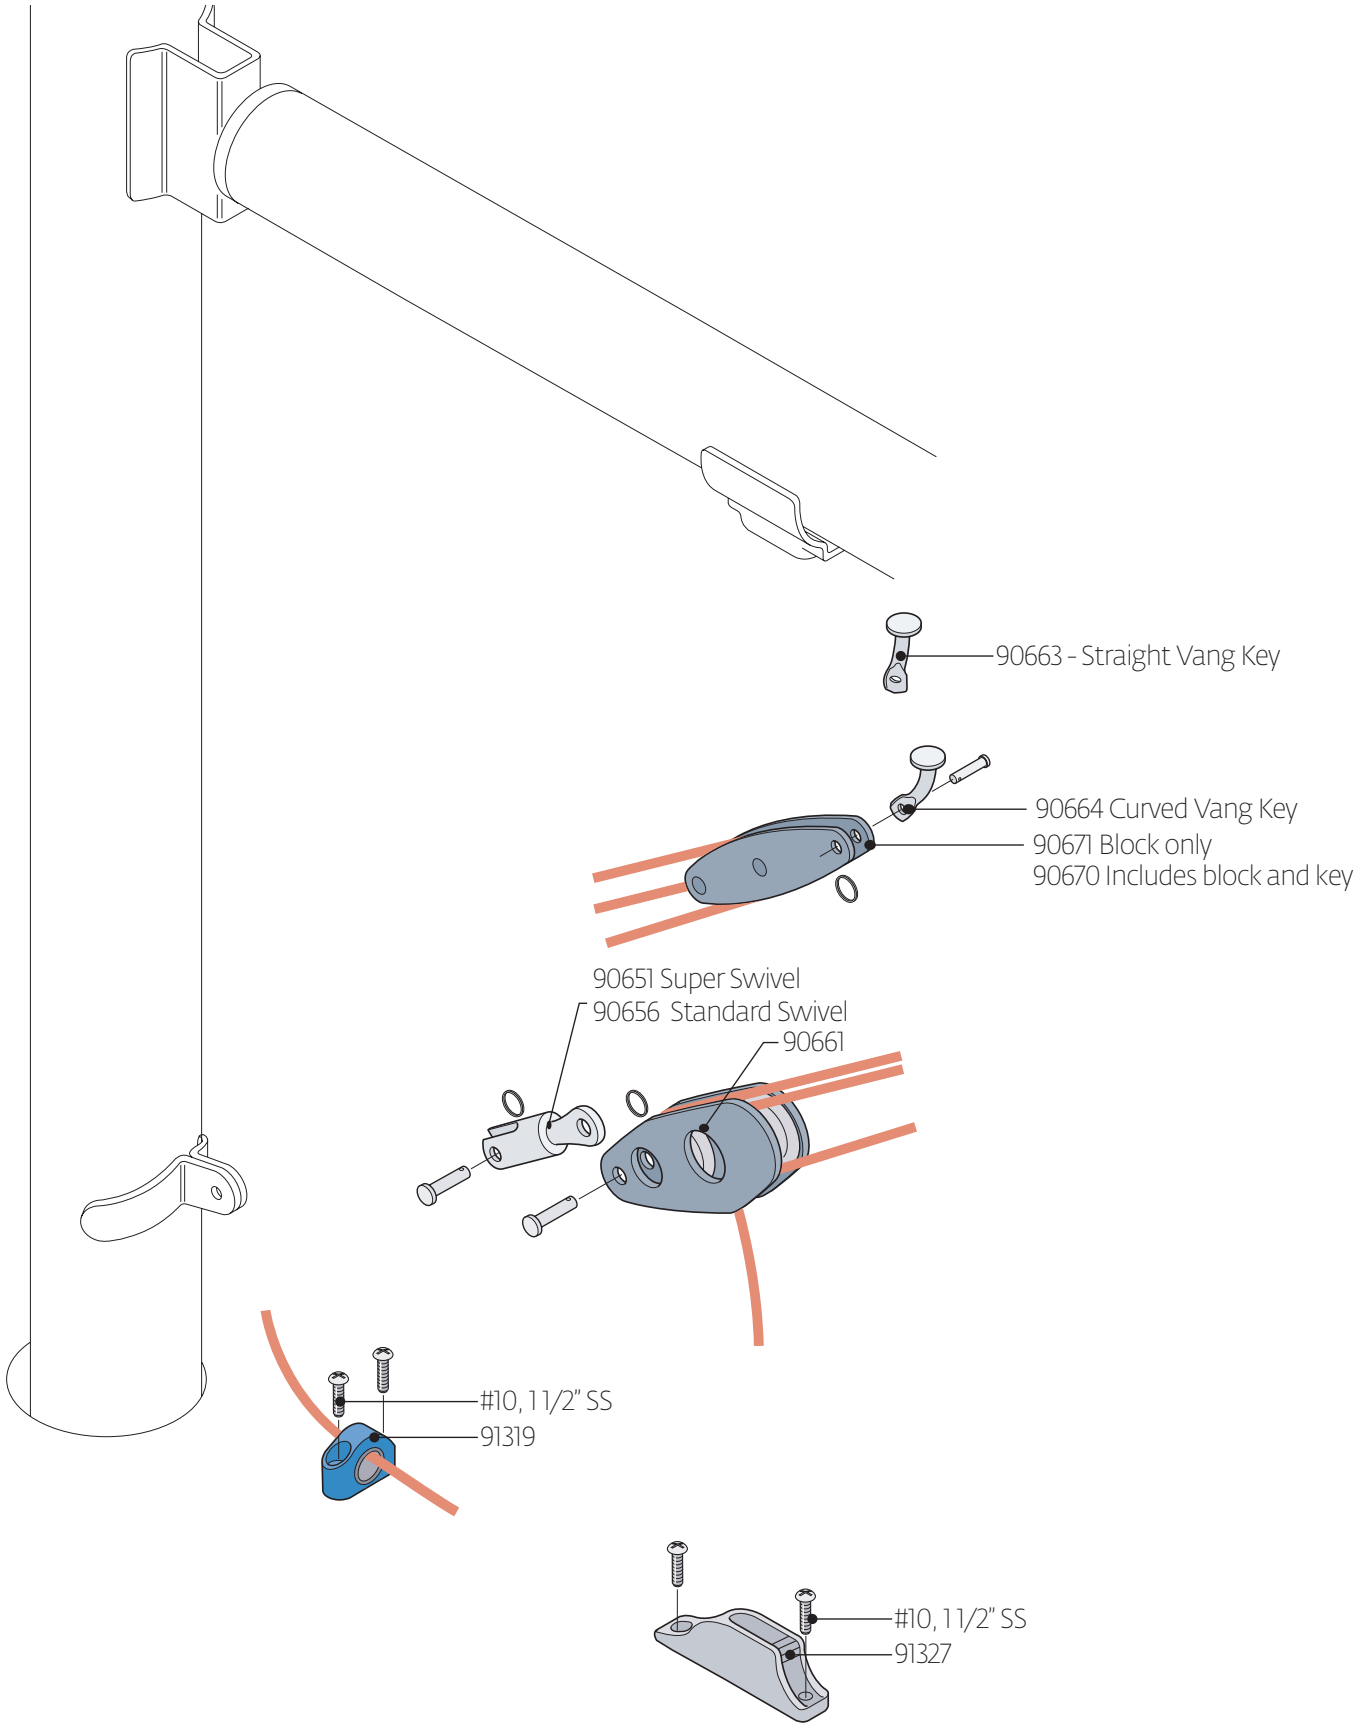

- 91087 Cockpit Drain Plug Assembly
- 91351 Drain Bung Only

Laser Outhaul

Laser Race Outhaul

91437 - Harken Boom and Traveler Block Upgrade
Includes NEW Harken Boom Blocks, Traveler Block
and replacement rivets (not pictured)

Laser XD Outhaul

Laser Gooseneck

Laser Vang

Laser Race Vang

Laser Rudder

LASER DRAIN PLUGS
With approximate year of use

- 91093 White Bayonette (2), used '70-'88
- 91086 RVO, Black (1), used '89-'97
- 91090 Holt, Grey (1), used '98-'01
- 91085 Beckson, Black (1), used '02-'07
- 91571 Holt Black used '08-current