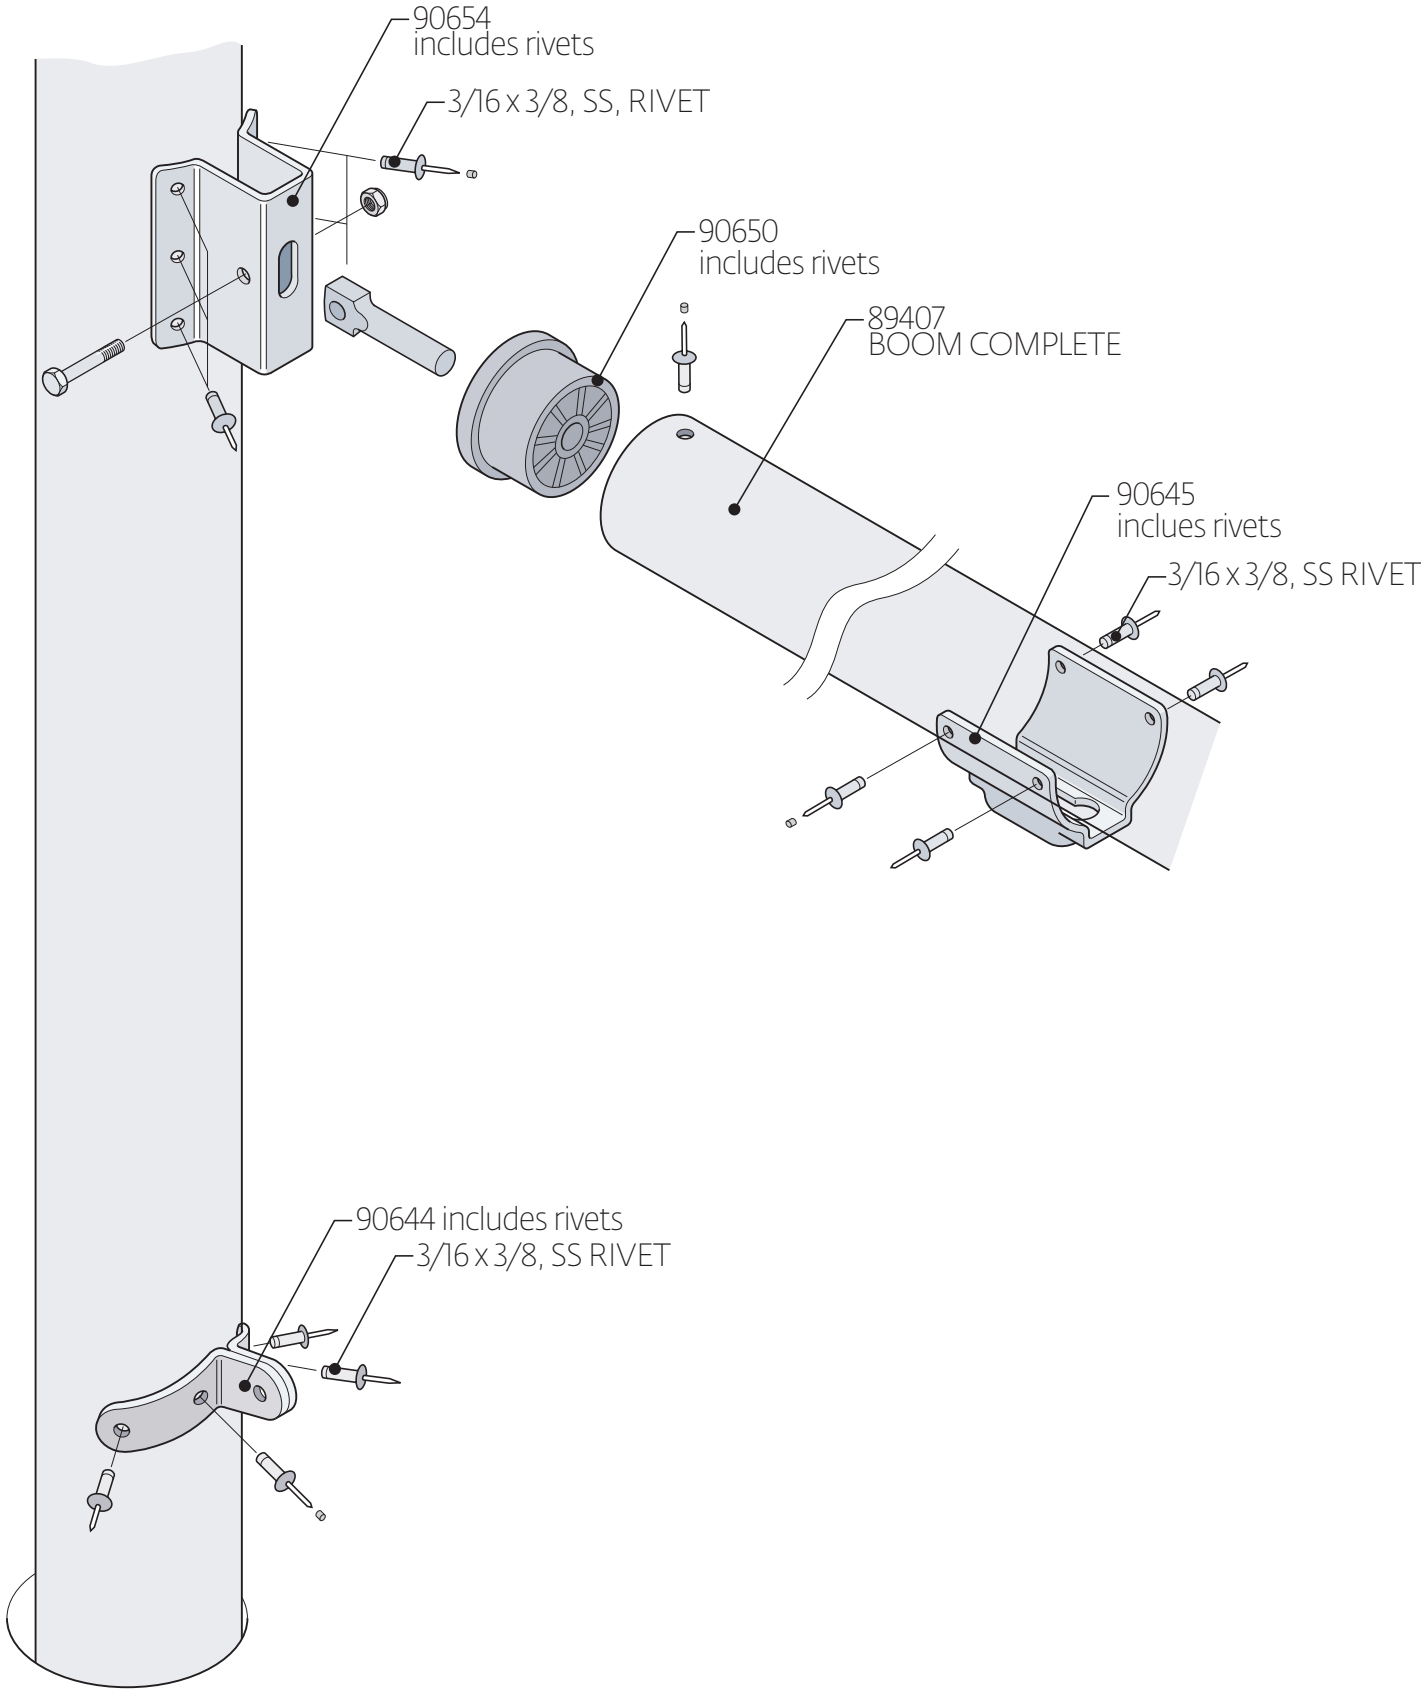

- 91087 Cockpit Drain Plug Assembly
- 91351 Drain Bung Only

Laser Outhaul

Laser Race Outhaul

91437 - Harken Boom and Traveler Block Upgrade
Includes NEW Harken Boom Blocks, Traveler Block
and replacement rivets (not pictured)

Laser XD Outhaul

Laser Gooseneck

Laser Vang

Laser Race Vang

Laser Rudder

LASER DRAIN PLUGS
With approximate year of use

- 91093 White Bayonette (2), used '70-'88
- 91086 RVO, Black (1), used '89-'97
- 91090 Holt, Grey (1), used '98-'01
- 91085 Beckson, Black (1), used '02-'07
- 91571 Holt Black used '08-current