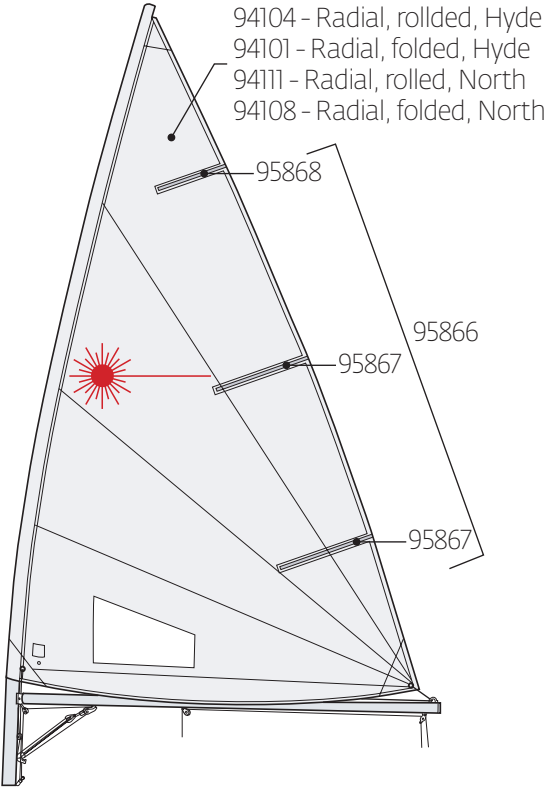

Laser Parts Locator

Laser Sails

- SAIL NUMBERS
- 95843 9in, blue
 - 95844 9in, red
 - 95845 12in, blue
 - 95846 12in, red
 - 95853 12in, black

- SAIL BAGS
- 95801 4.7 sailbag, white
 - 95802 Radial sailbag, red
 - 95803 Full rig sailbag, blue
 - 95869 Batten tips

Laser Deck

LASER HIKING STRAPS

- 91140 Blue with White Logo
- 91138 New Zealand Style
- 91139 Black nylon webbing
- 91141 Grey 5in
- 91142 Seitach strap
- 91143 White with Blue Logo
- 91293 XD style
- 91432 Blue with White Logo