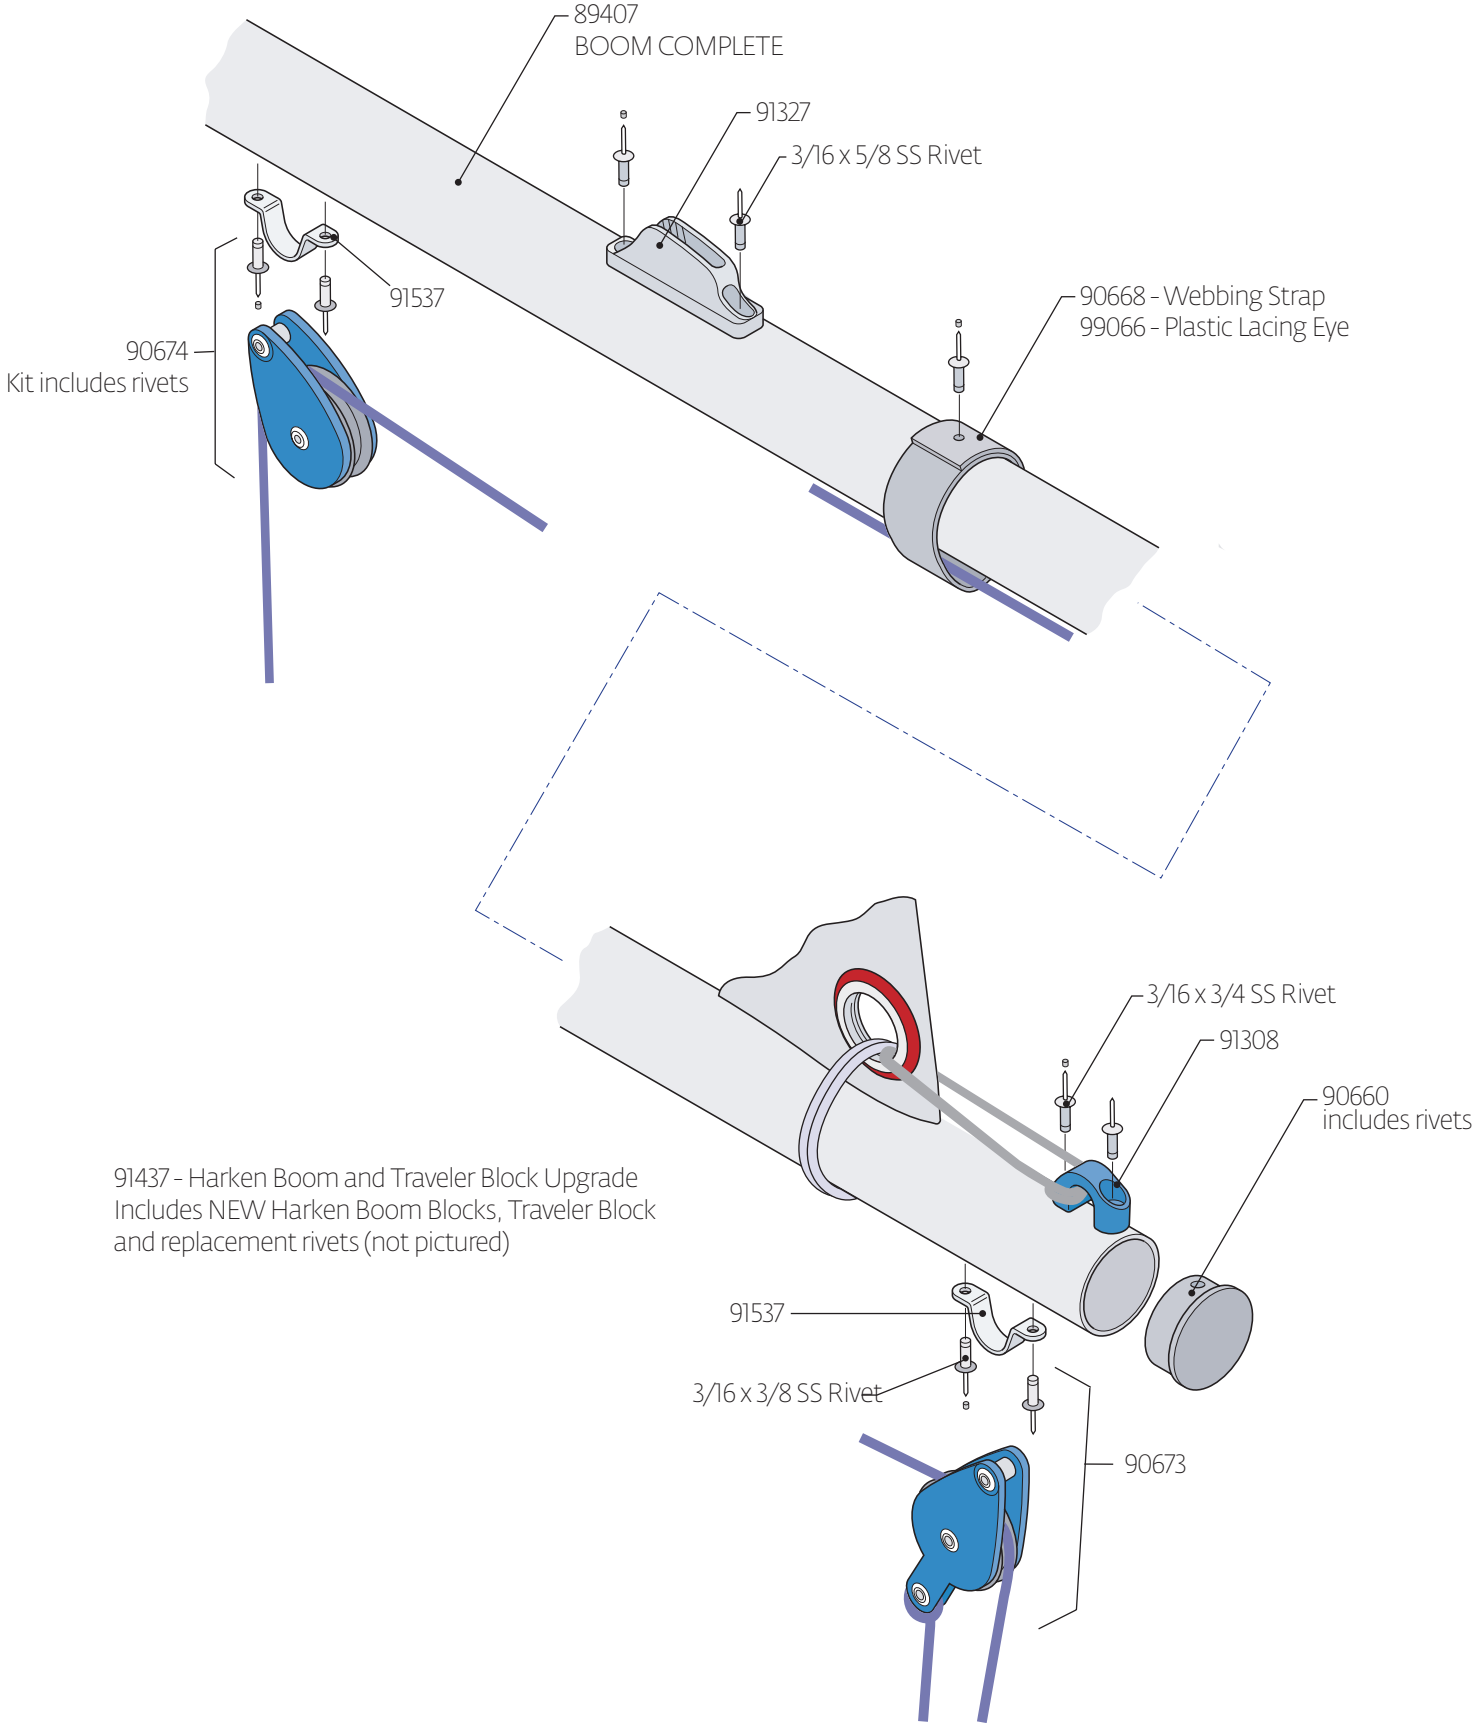

91009 Complete Bailer Assembly

91087 Cockpit Drain Plug Assembly
91351 Drain Bung Only

Laser XD Deck

LASER HIKING STRAPS

- 91140 Blue with White Logo
- 91138 New Zealand Style
- 91139 Black nylon webbing
- 91141 Grey 5in
- 91142 Seitech strap
- 91143 White with Blue Logo
- 91293 XD style
- 91432 Blue with White Logo

- 91087 Cockpit Drain Plug Assembly
- 91351 Drain Bung Only

Laser Outhaul

Laser Race Outhaul

91437 - Harken Boom and Traveler Block Upgrade
Includes NEW Harken Boom Blocks, Traveler Block
and replacement rivets (not pictured)