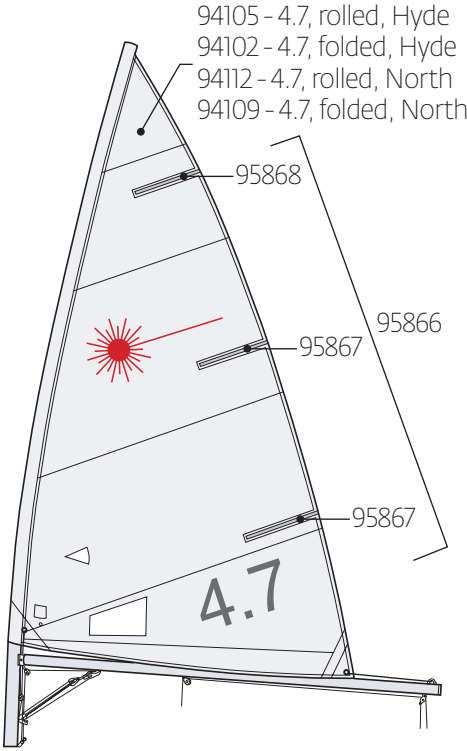

Laser Parts Locator

Laser Sails

- SAIL NUMBERS
- 95843 9in, blue
 - 95844 9in, red
 - 95845 12in, blue
 - 95846 12in, red
 - 95853 12in, black

- SAIL BAGS
- 95801 4.7 sailbag, white
 - 95802 Radial sailbag, red
 - 95803 Full rig sailbag, blue
 - 95869 Batten tips

Laser Deck

LASER HIKING STRAPS

- 91140 Blue with White Logo
- 91138 New Zealand Style
- 91139 Black nylon webbing
- 91141 Grey 5in
- 91142 Seitach strap
- 91143 White with Blue Logo
- 91293 XD style
- 91432 Blue with White Logo