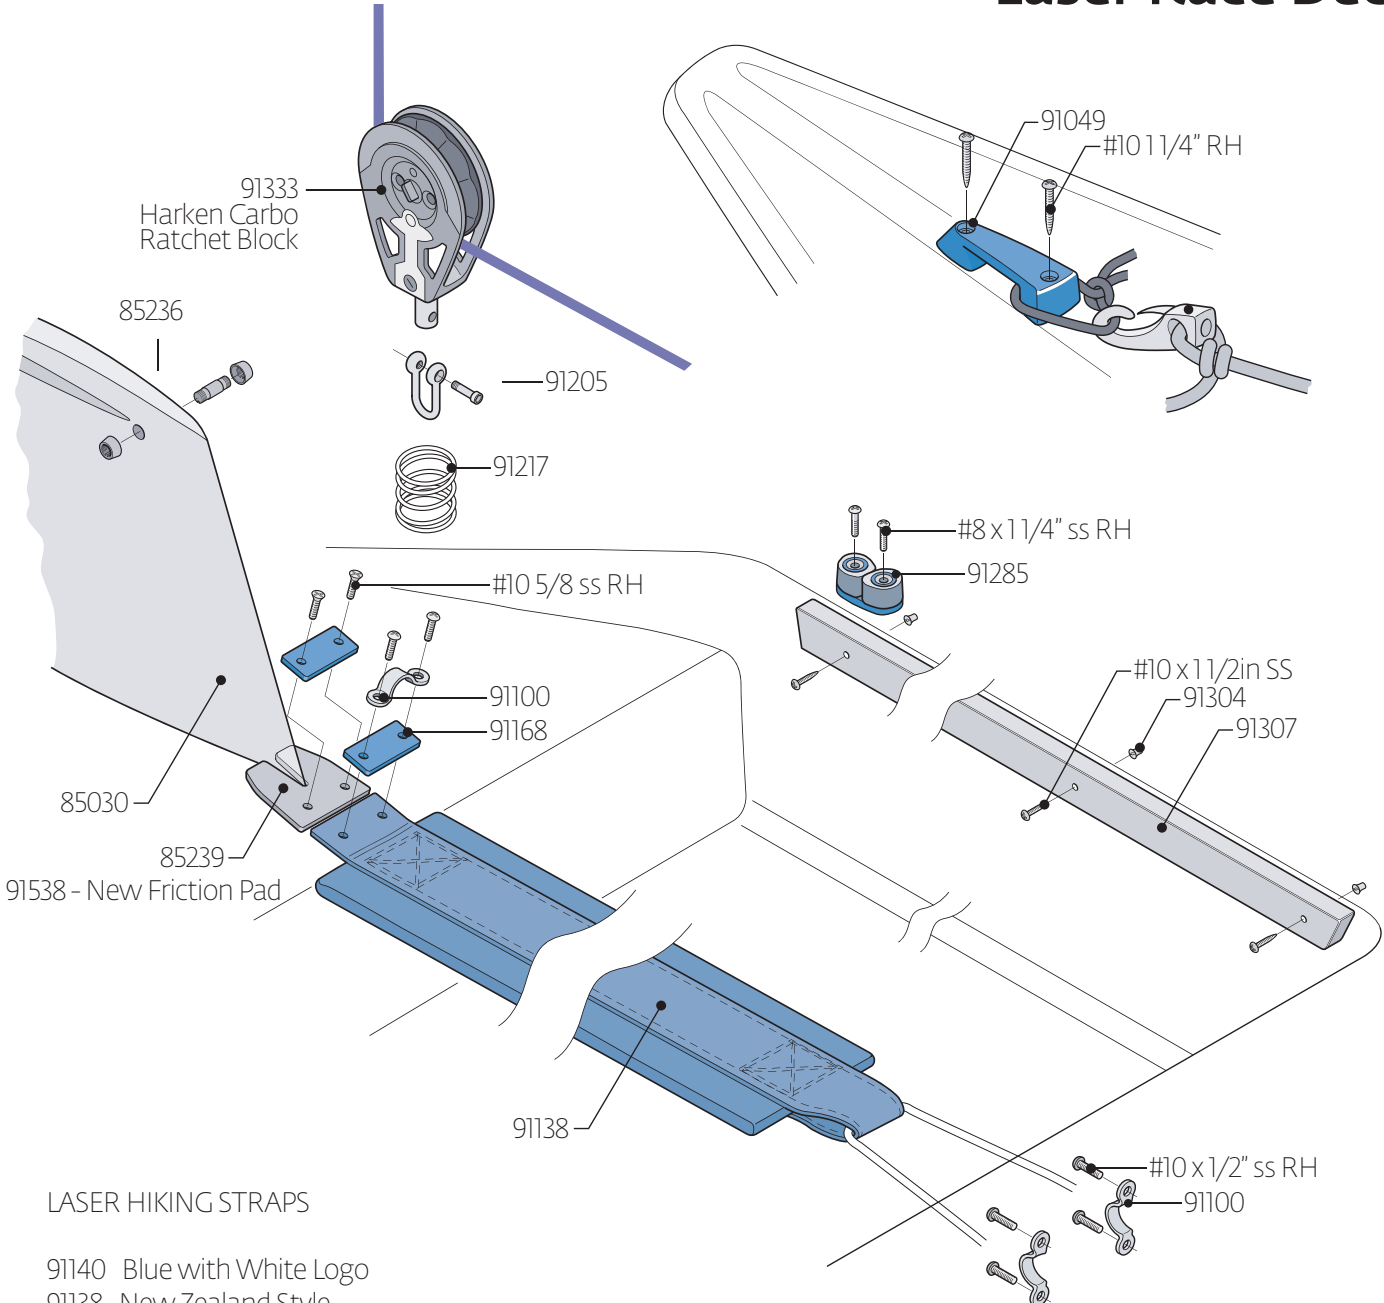

Laser Deck

LASER HIKING STRAPS

- 91140 Blue with White Logo
- 91138 New Zealand Style
- 91139 Black nylon webbing
- 91141 Grey 5in
- 91142 Seitach strap
- 91143 White with Blue Logo
- 91293 XD style
- 91432 Blue with White Logo

91009 Complete Bailer Assembly

- 91087 Cockpit Drain Plug Assembly
- 91351 Drain Bung Only

Laser Race Deck

LASER HIKING STRAPS

- 91140 Blue with White Logo
- 91138 New Zealand Style
- 91139 Black nylon webbing
- 91141 Grey 5in
- 91142 Seitech strap
- 91143 White with Blue Logo
- 91293 XD style
- 91432 Blue with White Logo

- 91087 Cockpit Drain Plug Assembly
- 91351 Drain Bung Only

Laser Outhaul

Laser Race Outhaul

91437 - Harken Boom and Traveler Block Upgrade
Includes NEW Harken Boom Blocks, Traveler Block
and replacement rivets (not pictured)