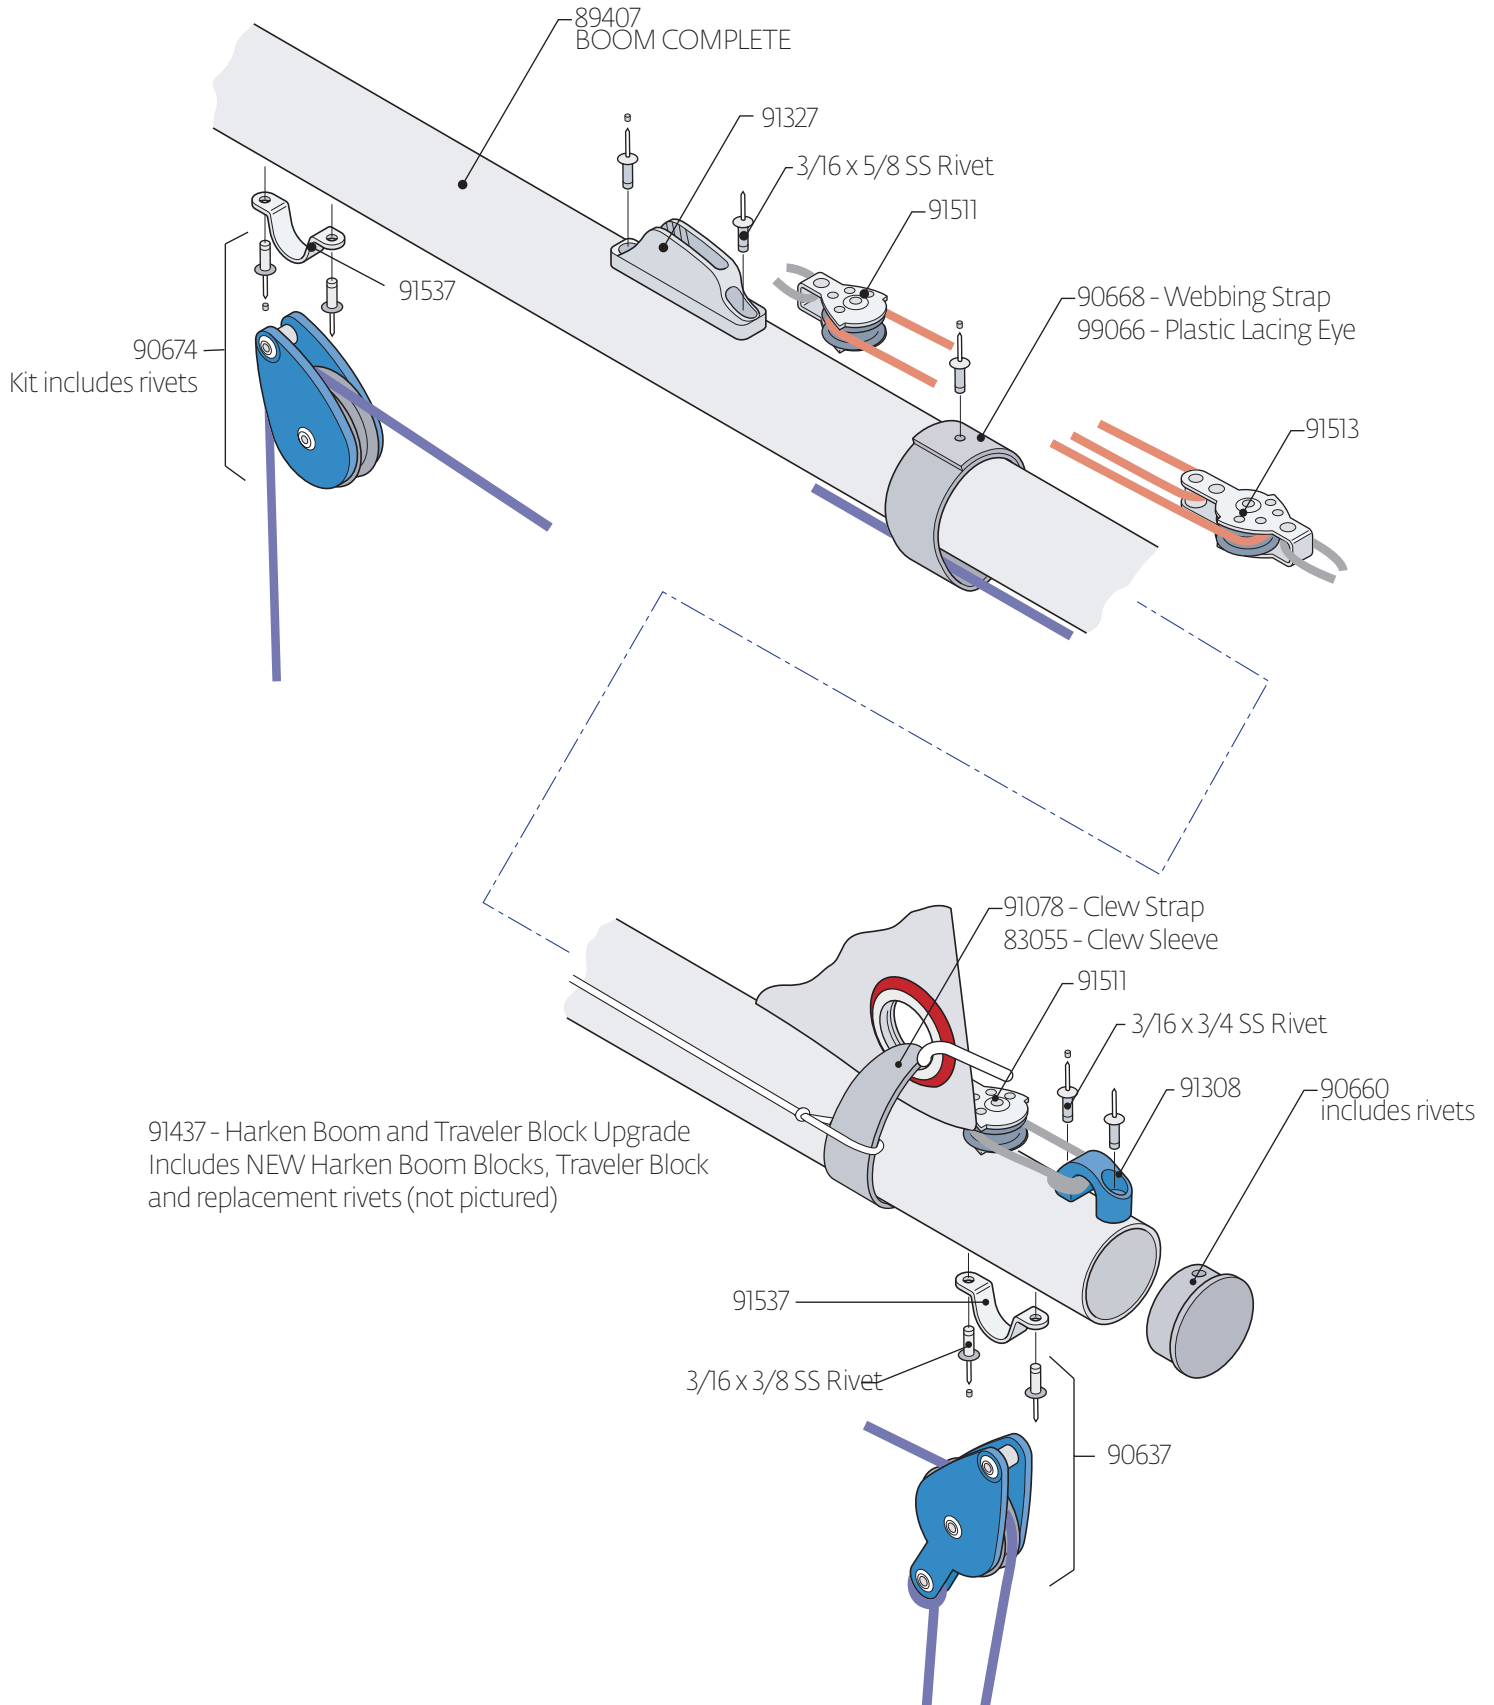

Laser XD Outhaul