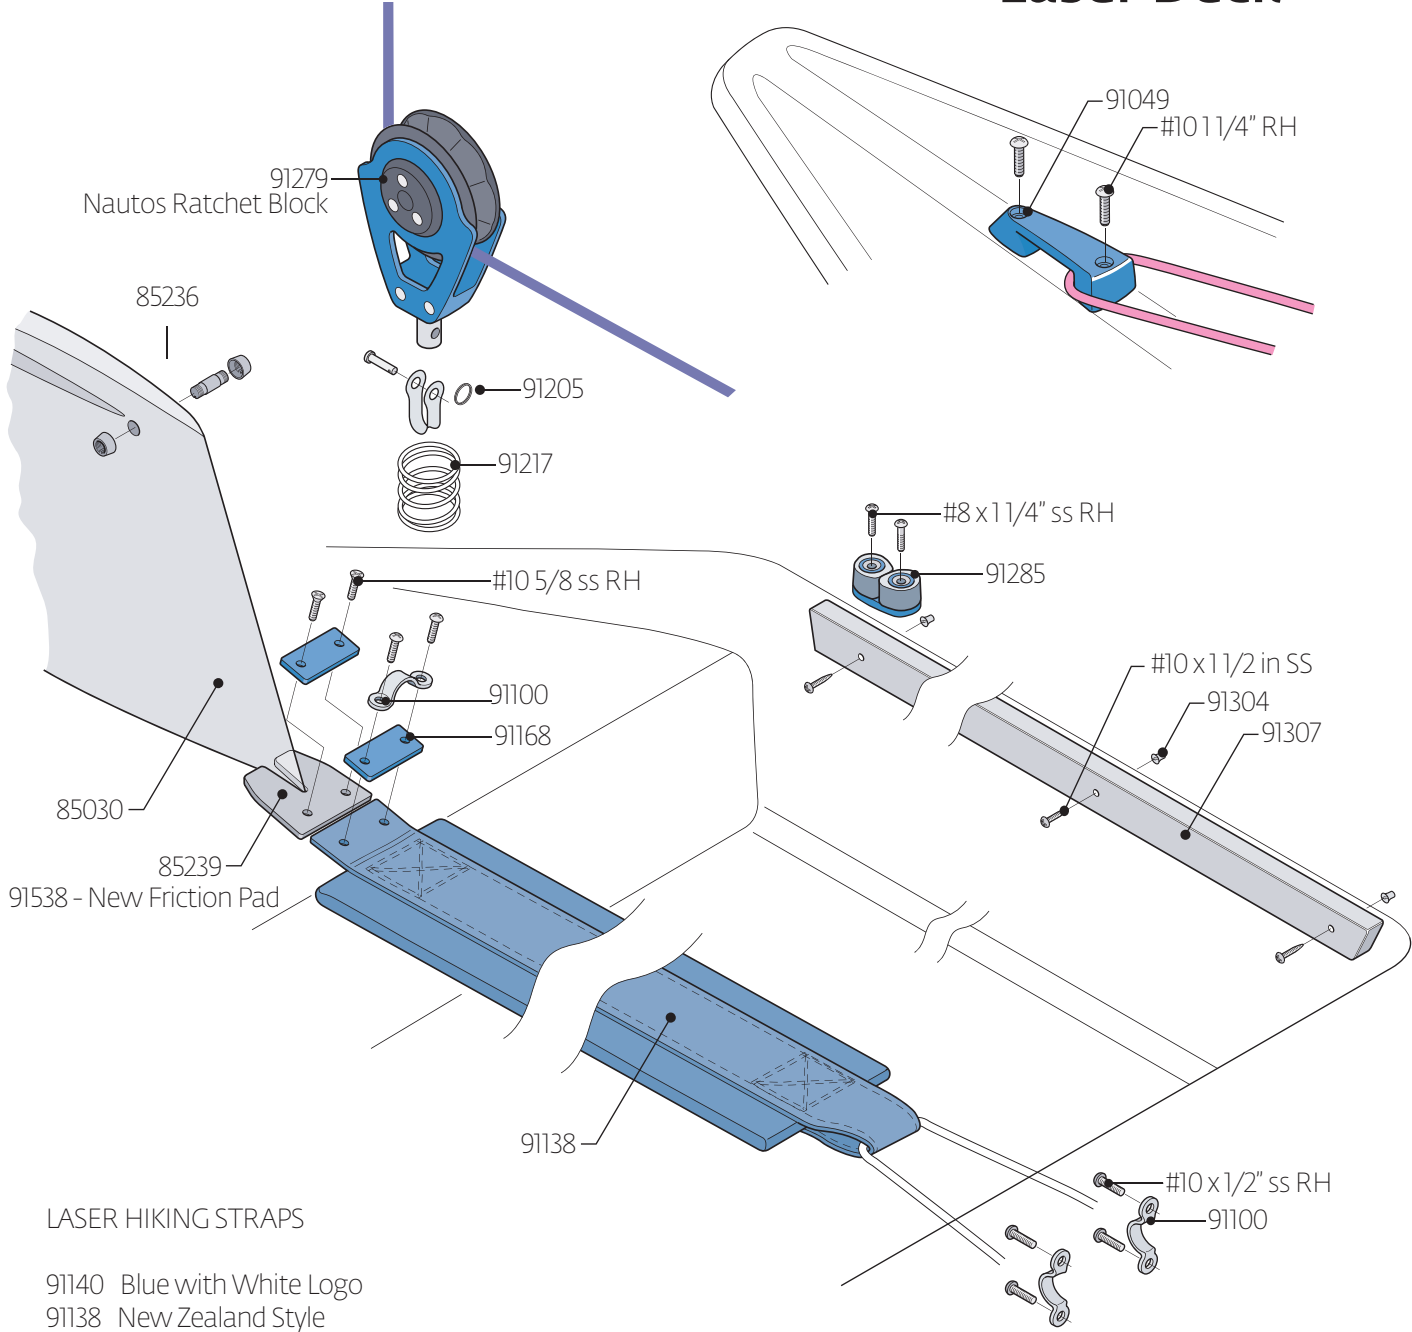

Laser Parts Locator

Laser Sails

- SAIL NUMBERS
- 95843 9in, blue
 - 95844 9in, red
 - 95845 12in, blue
 - 95846 12in, red
 - 95853 12in, black

- SAIL BAGS
- 95801 4.7 sailbag, white
 - 95802 Radial sailbag, red
 - 95803 Full rig sailbag, blue
 - 95869 Batten tips

Laser Deck

LASER HIKING STRAPS

- 91140 Blue with White Logo
- 91138 New Zealand Style
- 91139 Black nylon webbing
- 91141 Grey 5in
- 91142 Seitach strap
- 91143 White with Blue Logo
- 91293 XD style
- 91432 Blue with White Logo

91009 Complete Bailer Assembly

- 91087 Cockpit Drain Plug Assembly
- 91351 Drain Bung Only

Laser Race Deck

LASER HIKING STRAPS

- 91140 Blue with White Logo
- 91138 New Zealand Style
- 91139 Black nylon webbing
- 91141 Grey 5in
- 91142 Seitech strap
- 91143 White with Blue Logo
- 91293 XD style
- 91432 Blue with White Logo

- 91087 Cockpit Drain Plug Assembly
- 91351 Drain Bung Only

Laser Outhaul

Laser Race Outhaul

91437 - Harken Boom and Traveler Block Upgrade
Includes NEW Harken Boom Blocks, Traveler Block
and replacement rivets (not pictured)