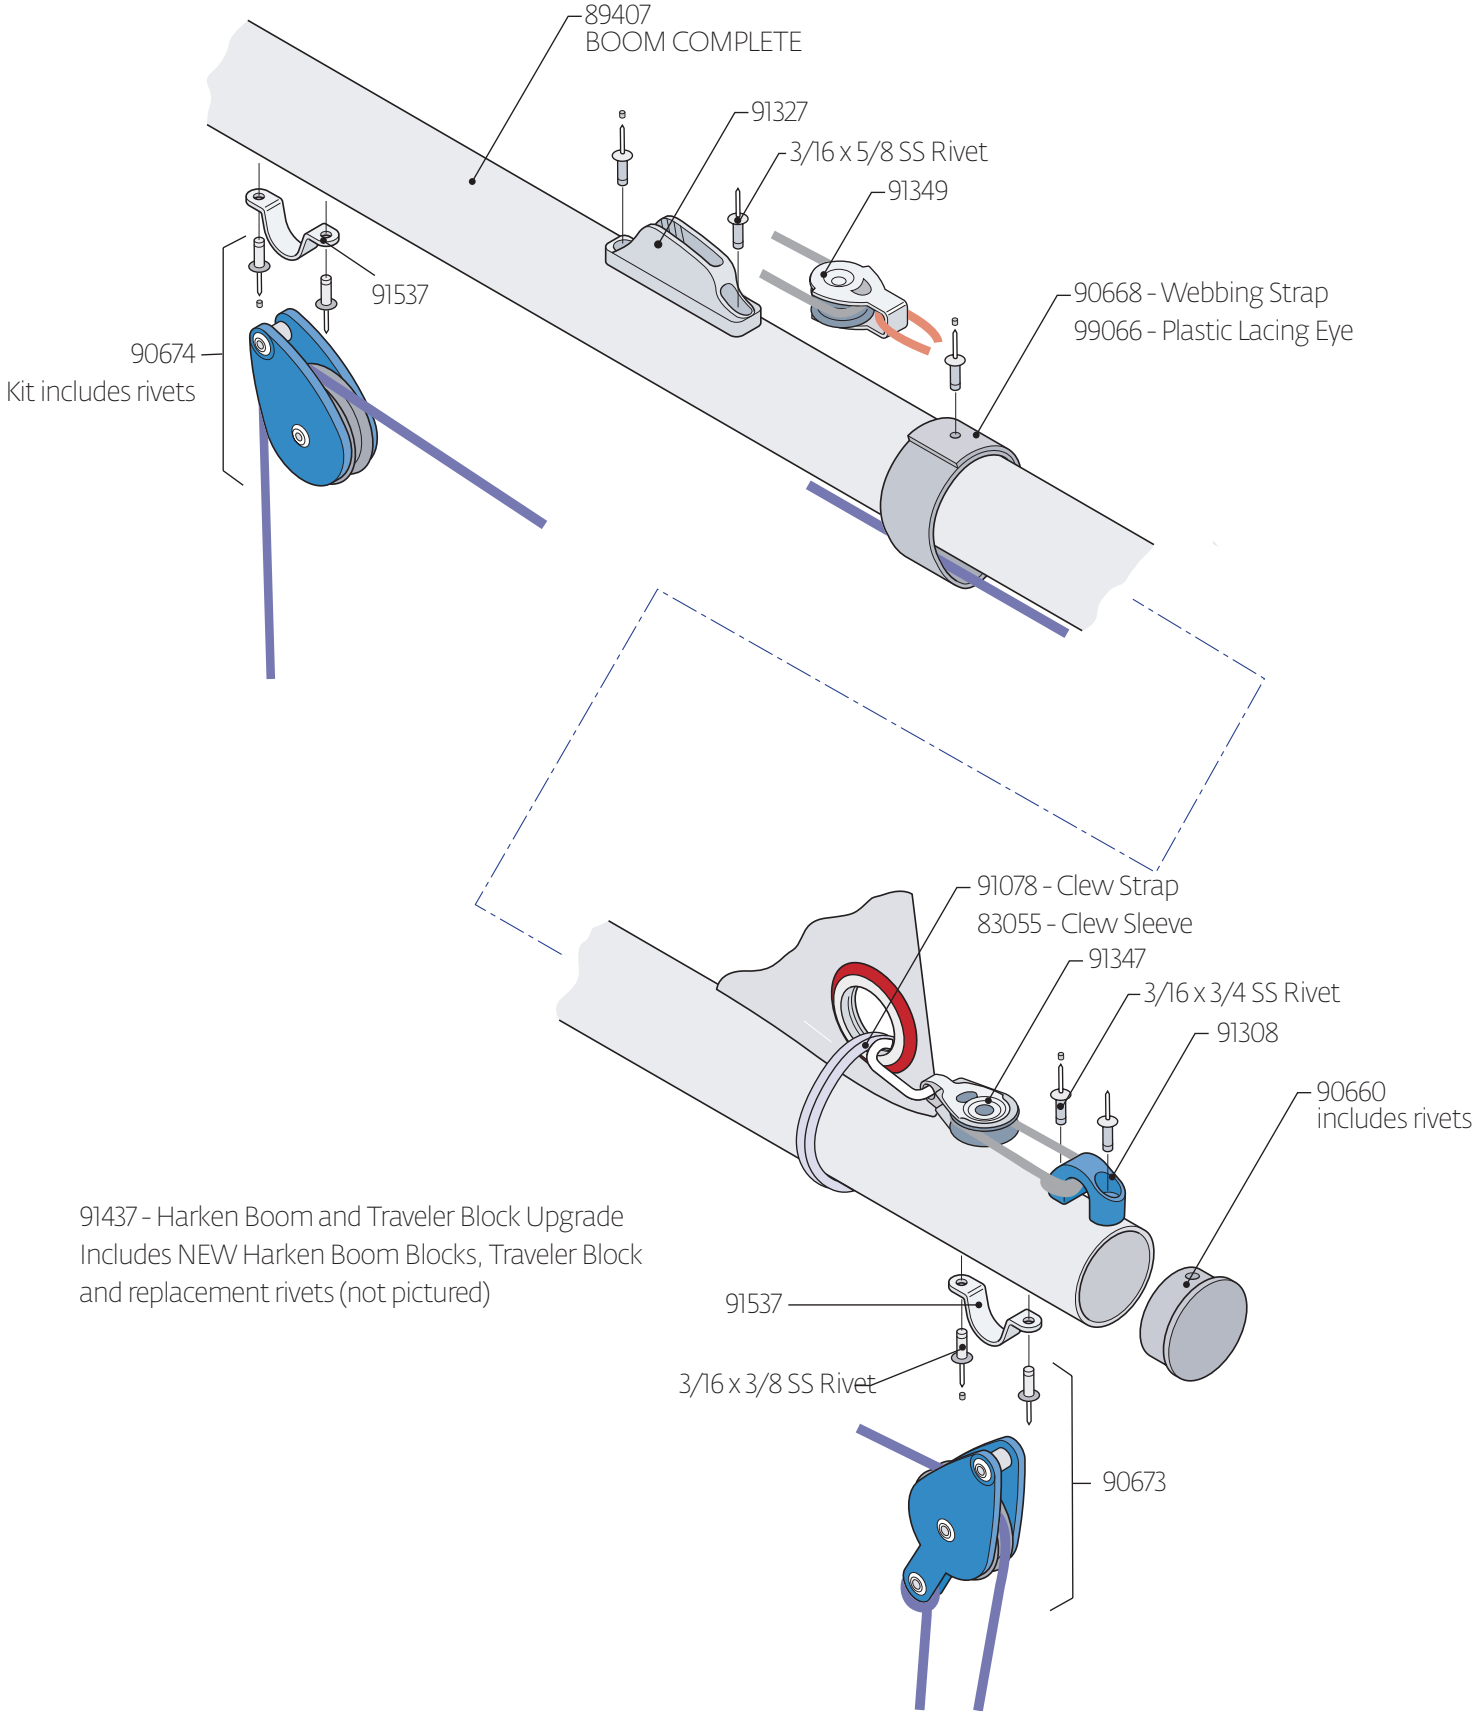

91009 Complete Bailer Assembly

91087 Cockpit Drain Plug Assembly
91351 Drain Bung Only

Laser XD Deck

LASER HIKING STRAPS

- 91140 Blue with White Logo
- 91138 New Zealand Style
- 91139 Black nylon webbing
- 91141 Grey 5in
- 91142 Seitech strap
- 91143 White with Blue Logo
- 91293 XD style
- 91432 Blue with White Logo

- 91087 Cockpit Drain Plug Assembly
- 91351 Drain Bung Only

Laser Outhaul

Laser Race Outhaul

91437 - Harken Boom and Traveler Block Upgrade
Includes NEW Harken Boom Blocks, Traveler Block
and replacement rivets (not pictured)