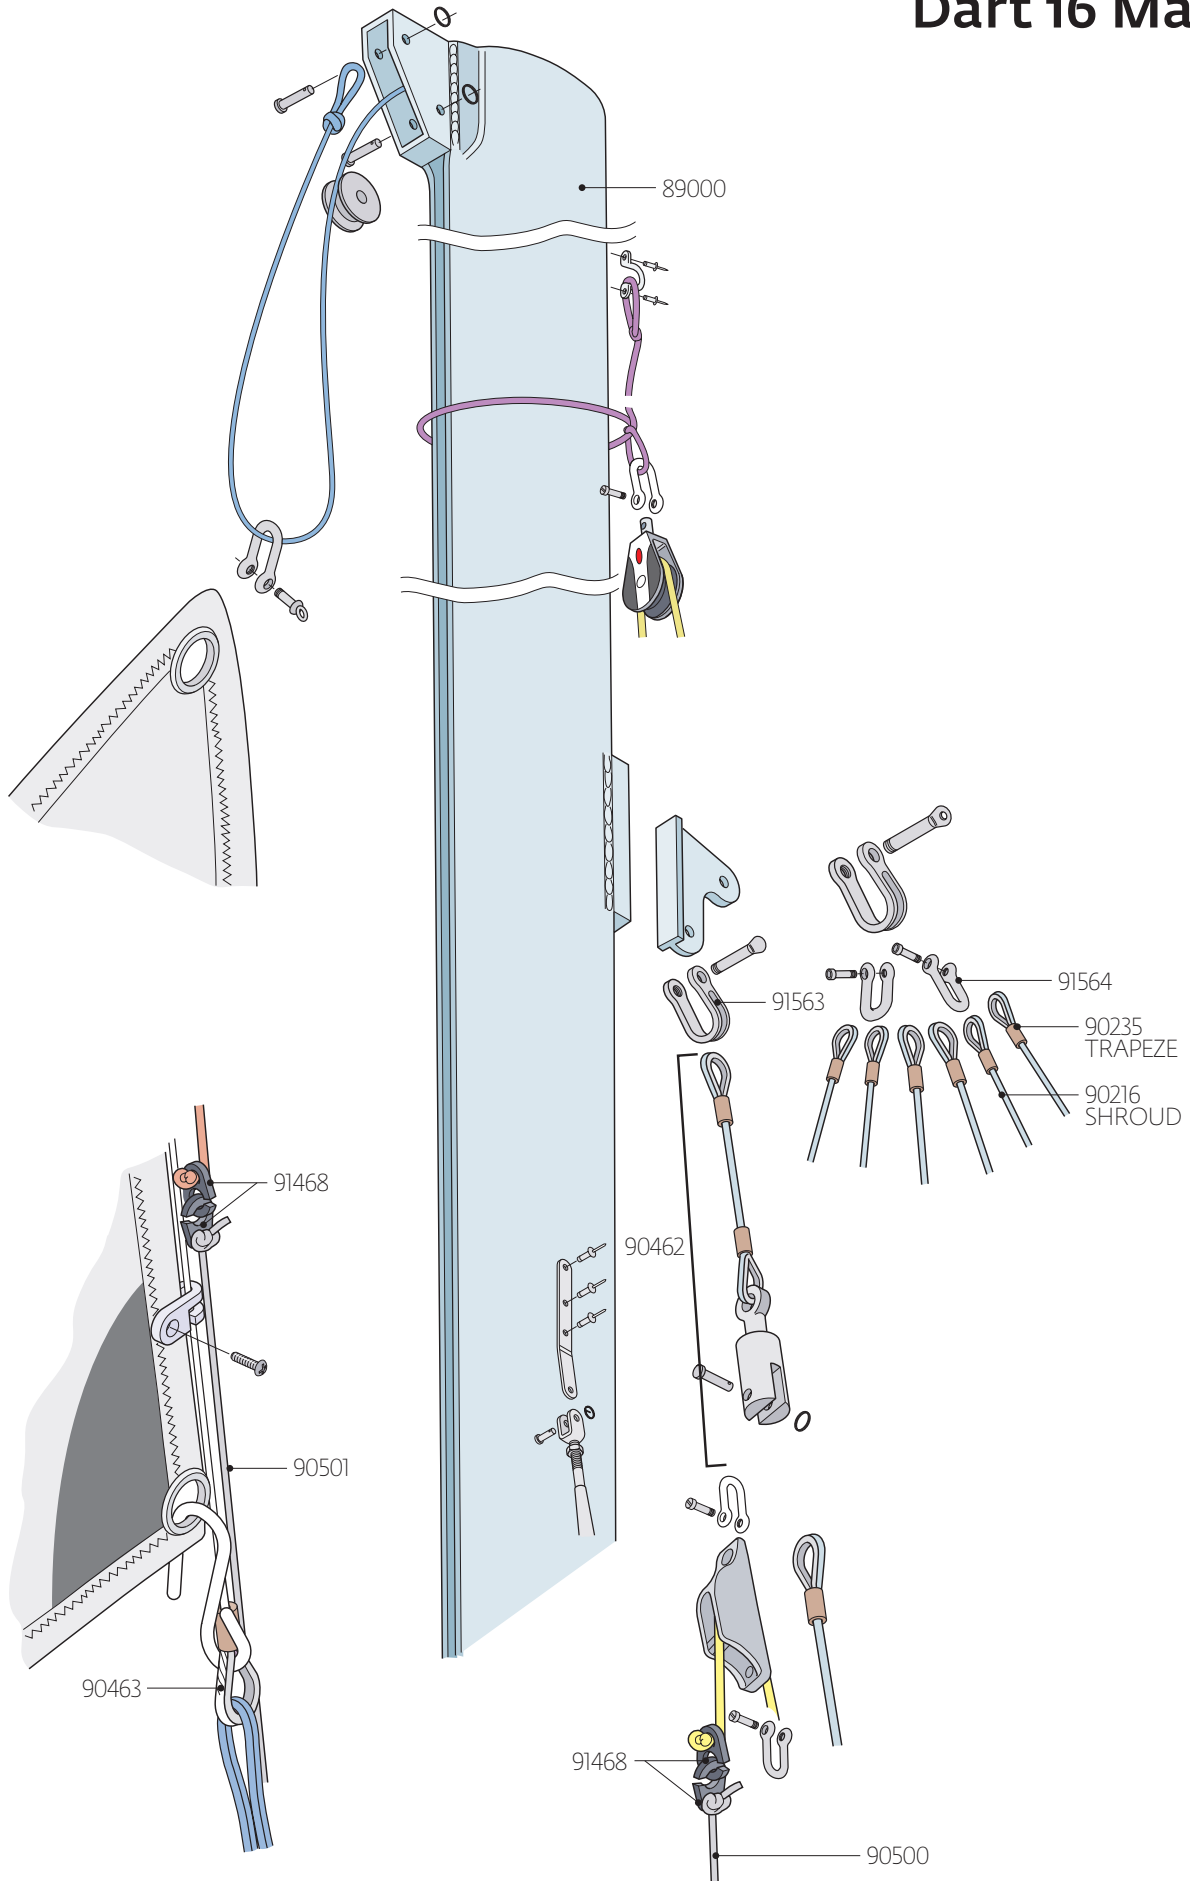

Dart 16 Parts Locator

Dart 16 Race Sails

Dart 16 Trampoline

Dart 16 Hull

Dart 16 Mainsheet

Dart 16 Race Gennaker

Dart 16 Mast

Dart 16 Mast Step

Dart 16 Tiller

Dart 16 Rudder