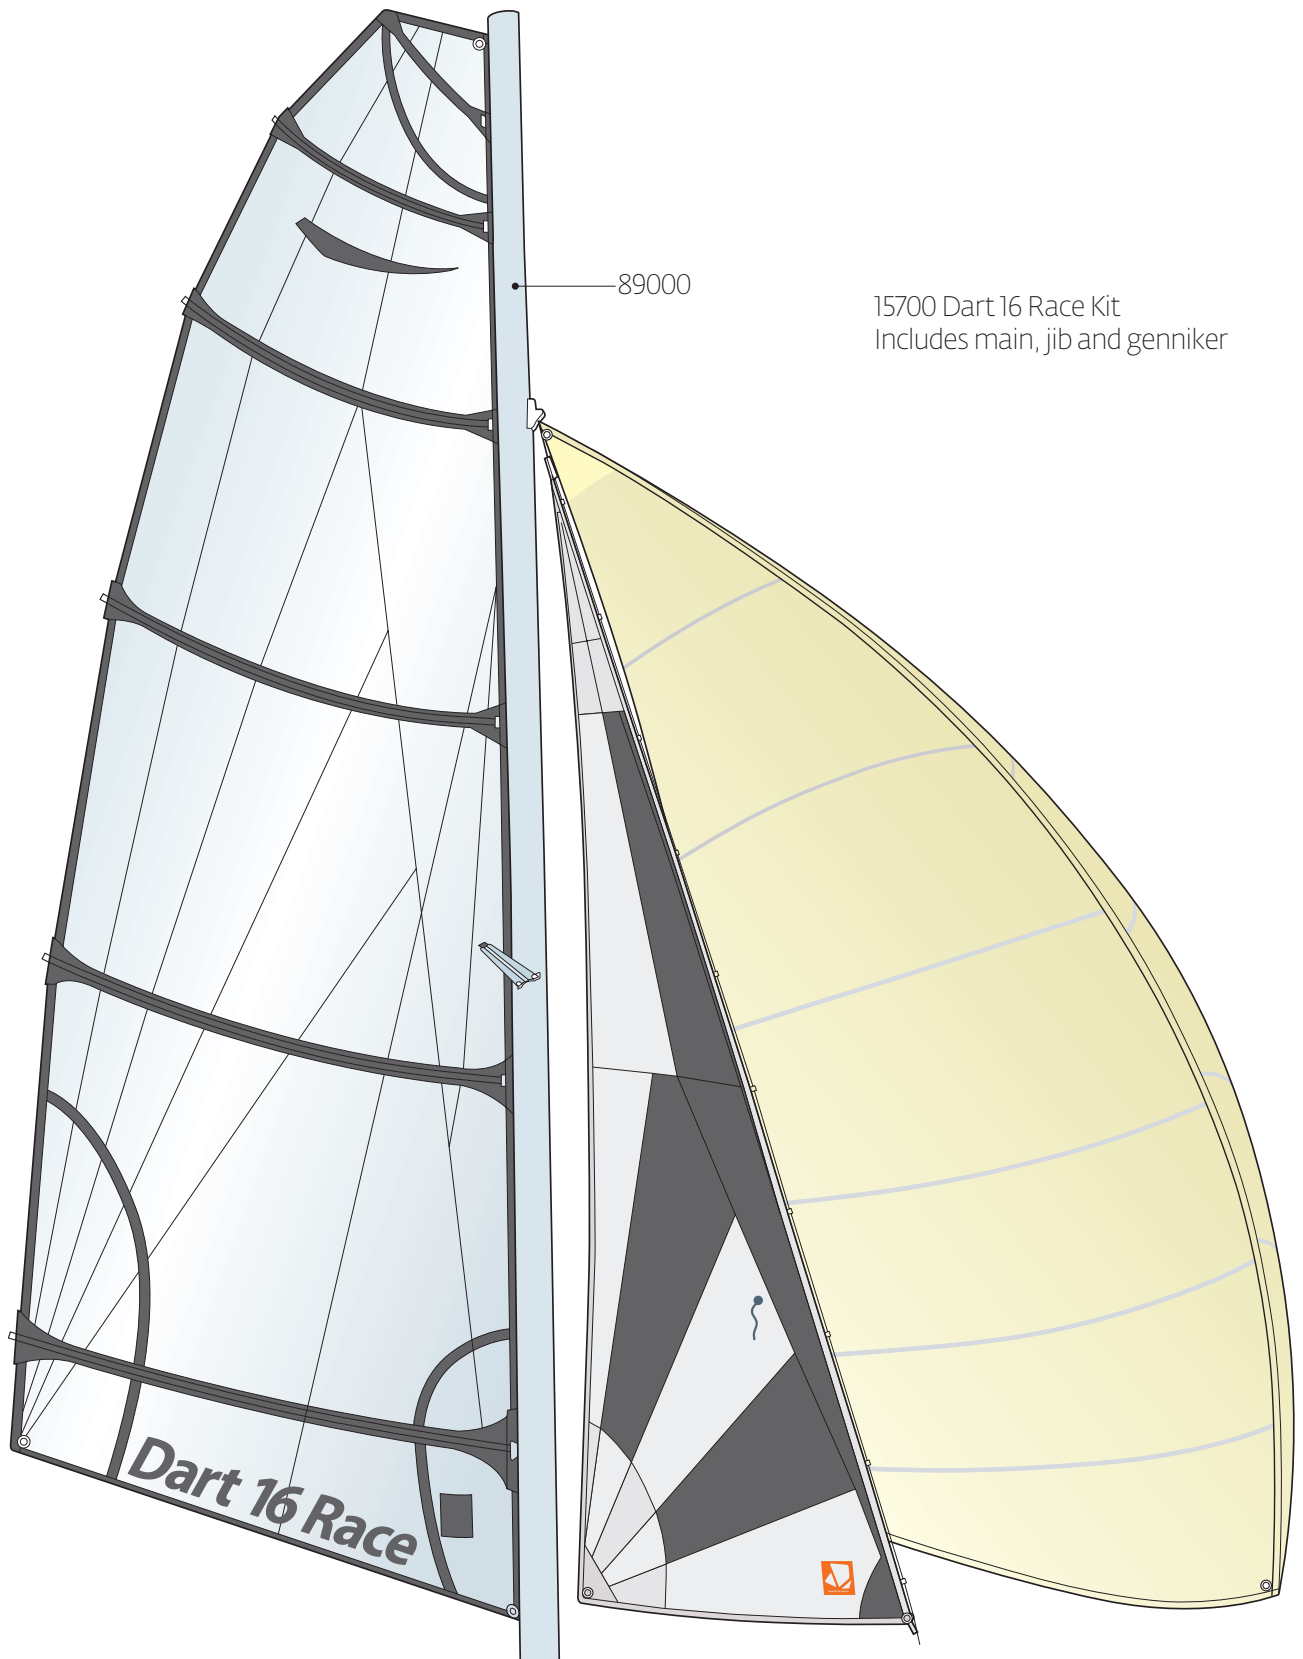

Dart 16 Parts Locator

Dart 16 Race Sails

Dart 16 Trampoline

Dart 16 Hull

Dart 16 Mainsheet

Dart 16 Race Gennaker

Dart 16 Mast

Dart 16 Mast Step

Dart 16 Tiller

Dart 16 Rudder