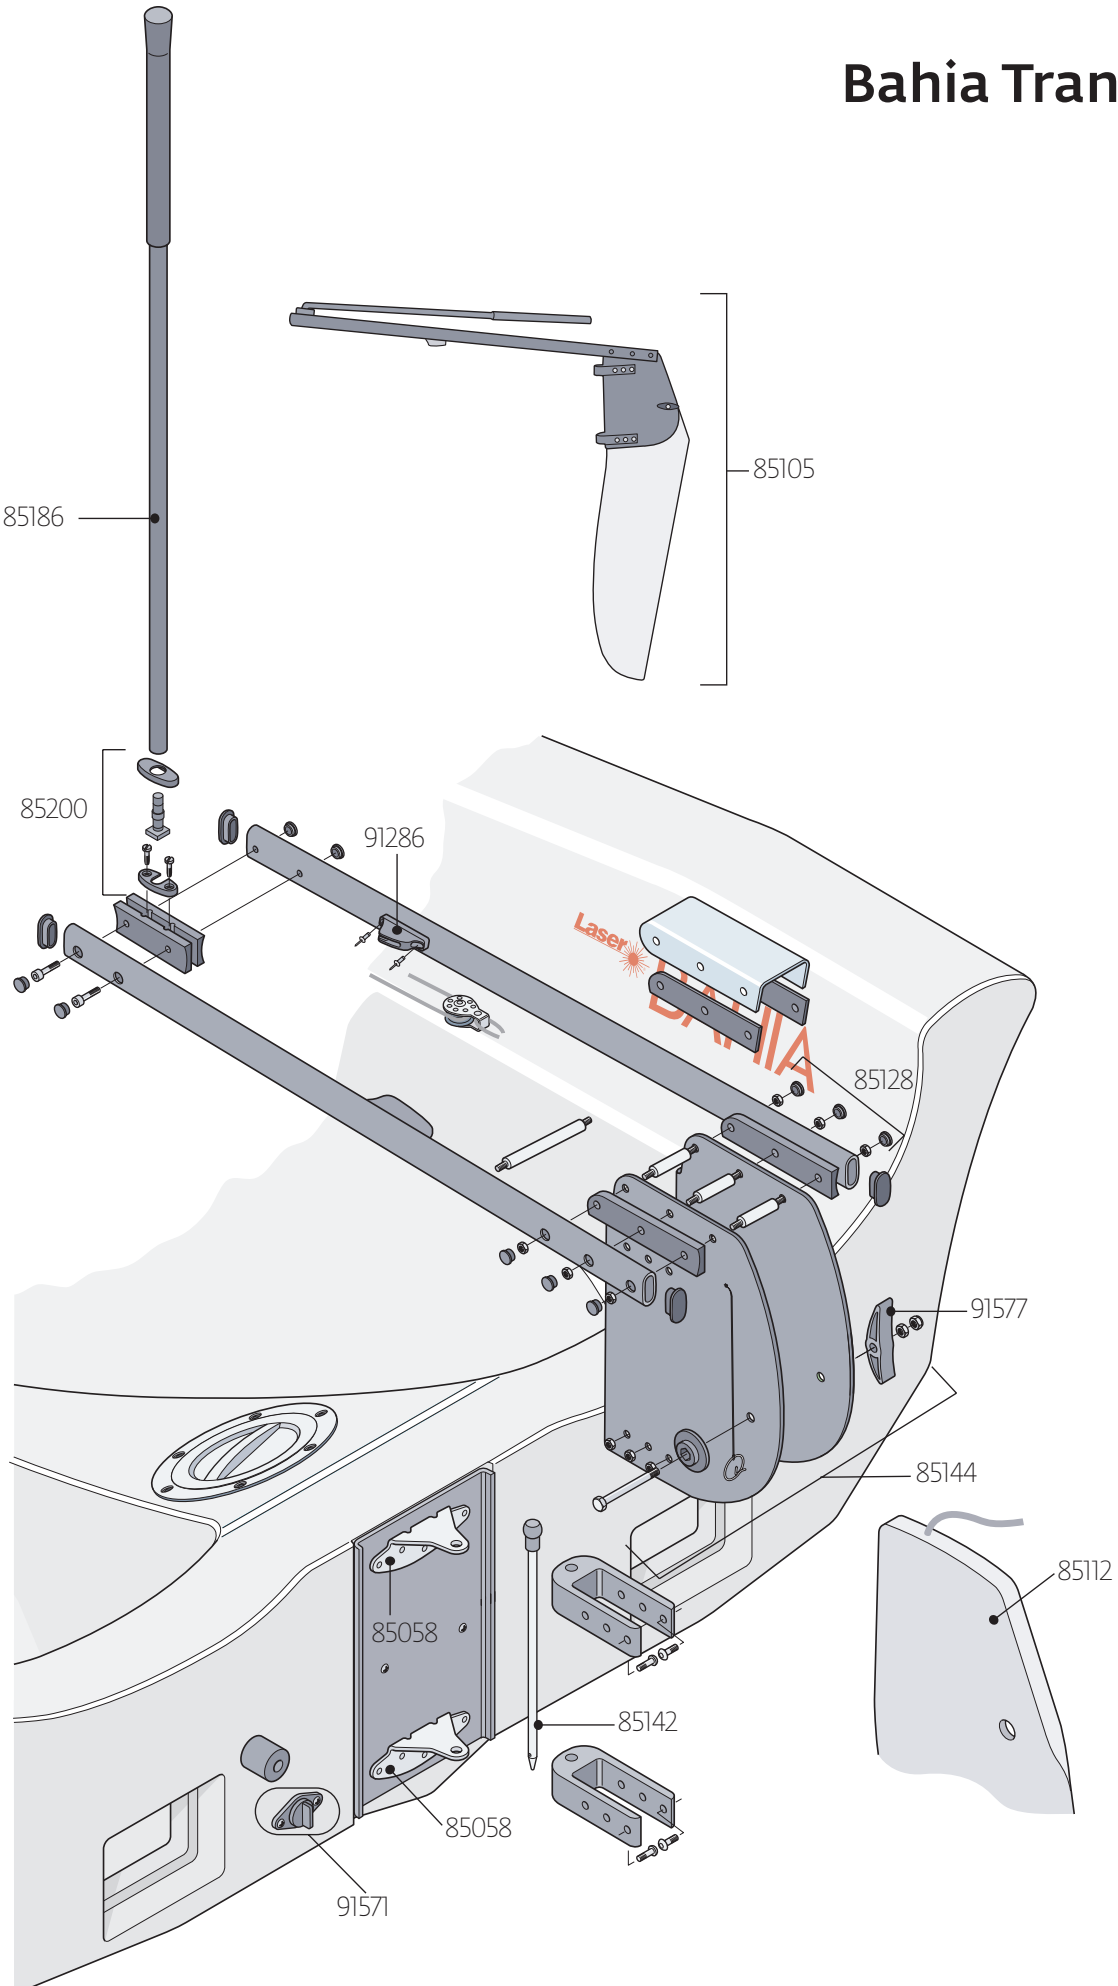

Bahia Parts Locator

Bahia Sails

Bahia Bow

Bahia Mast Step

Not Pictured: 85097 Centerboard Pivot Plate
Located inside centerboard trunk.

Bahia Deck

Bahia Transom

Bahia Boom & Gnav

Bahia Mast

Bahia Mast

Bahia Rigging

Bahia Accessories