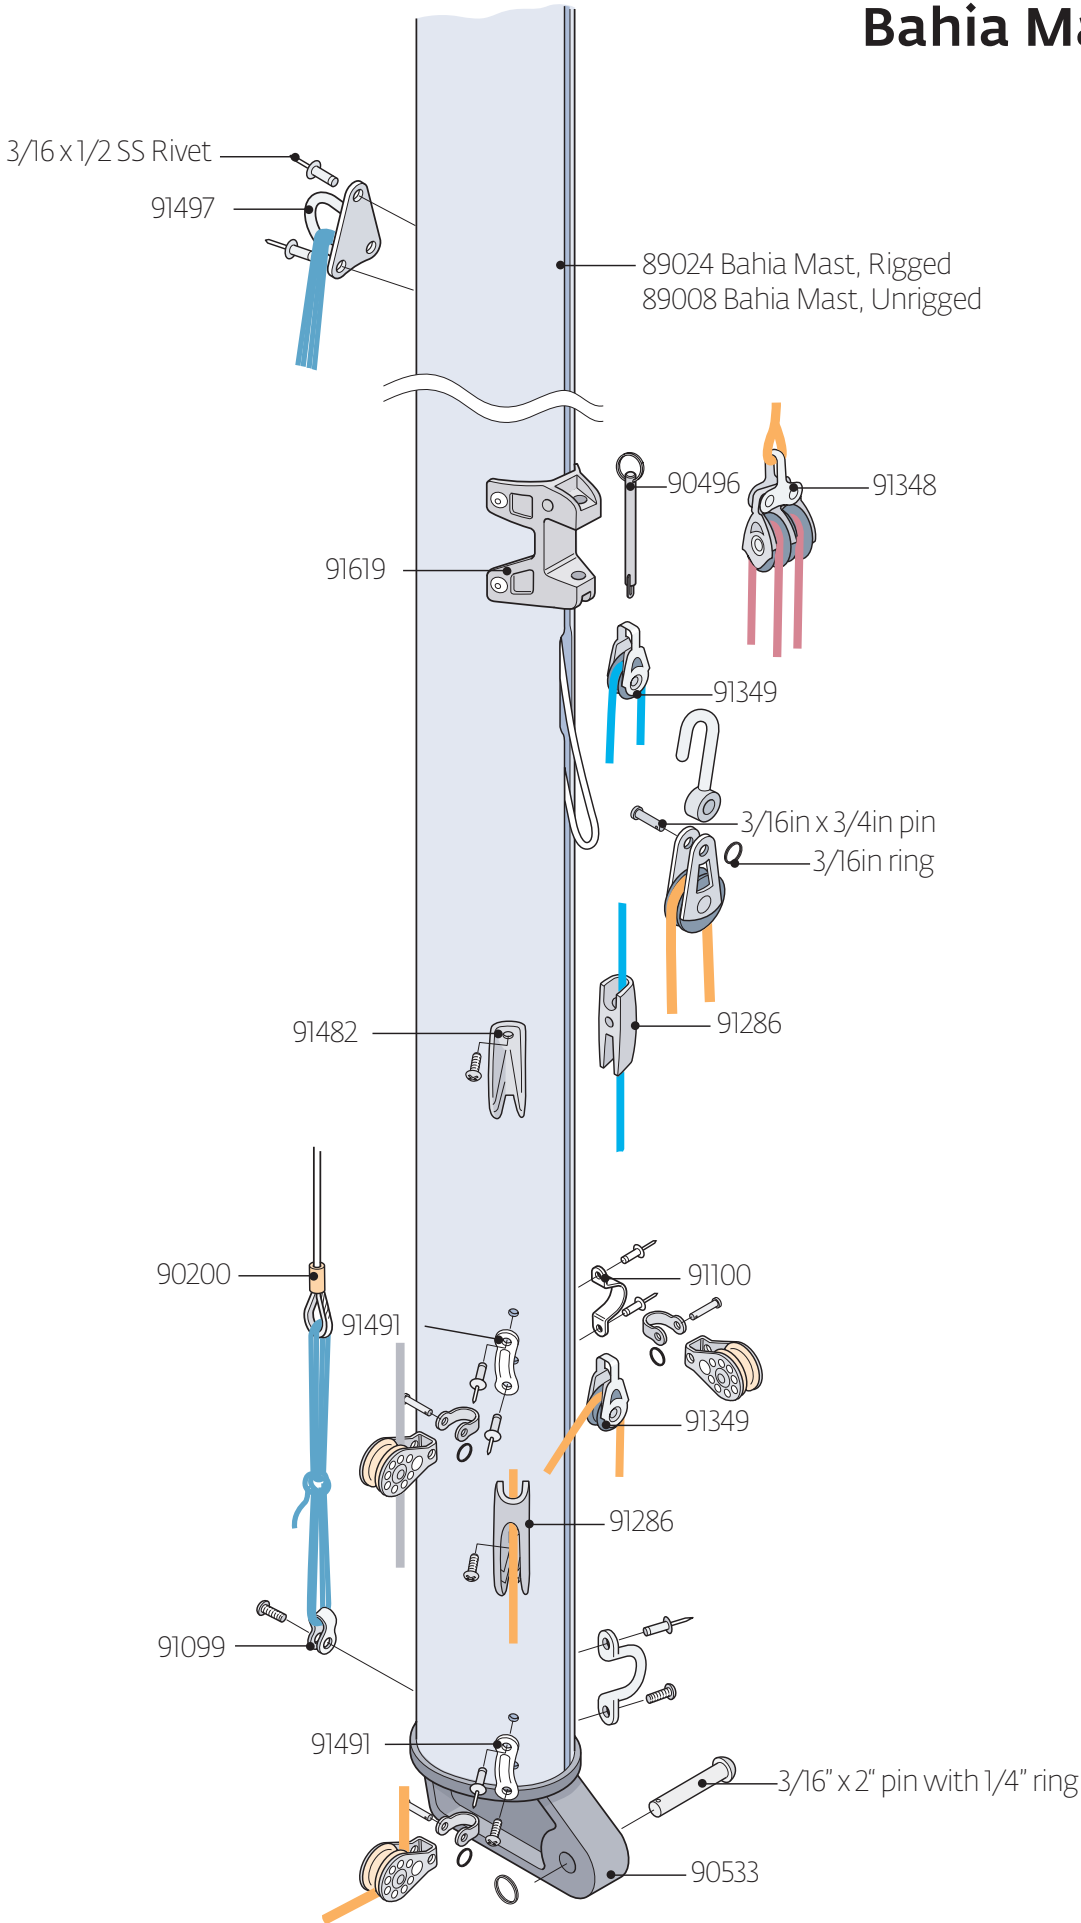

Bahia Parts Locator

Bahia Sails

Bahia Bow

Bahia Mast Step

Not Pictured: 85097 Centerboard Pivot Plate
Located inside centerboard trunk.

Bahia Deck

Bahia Transom

Bahia Boom & Gnav

Bahia Mast

Bahia Mast

Bahia Rigging

Bahia Accessories