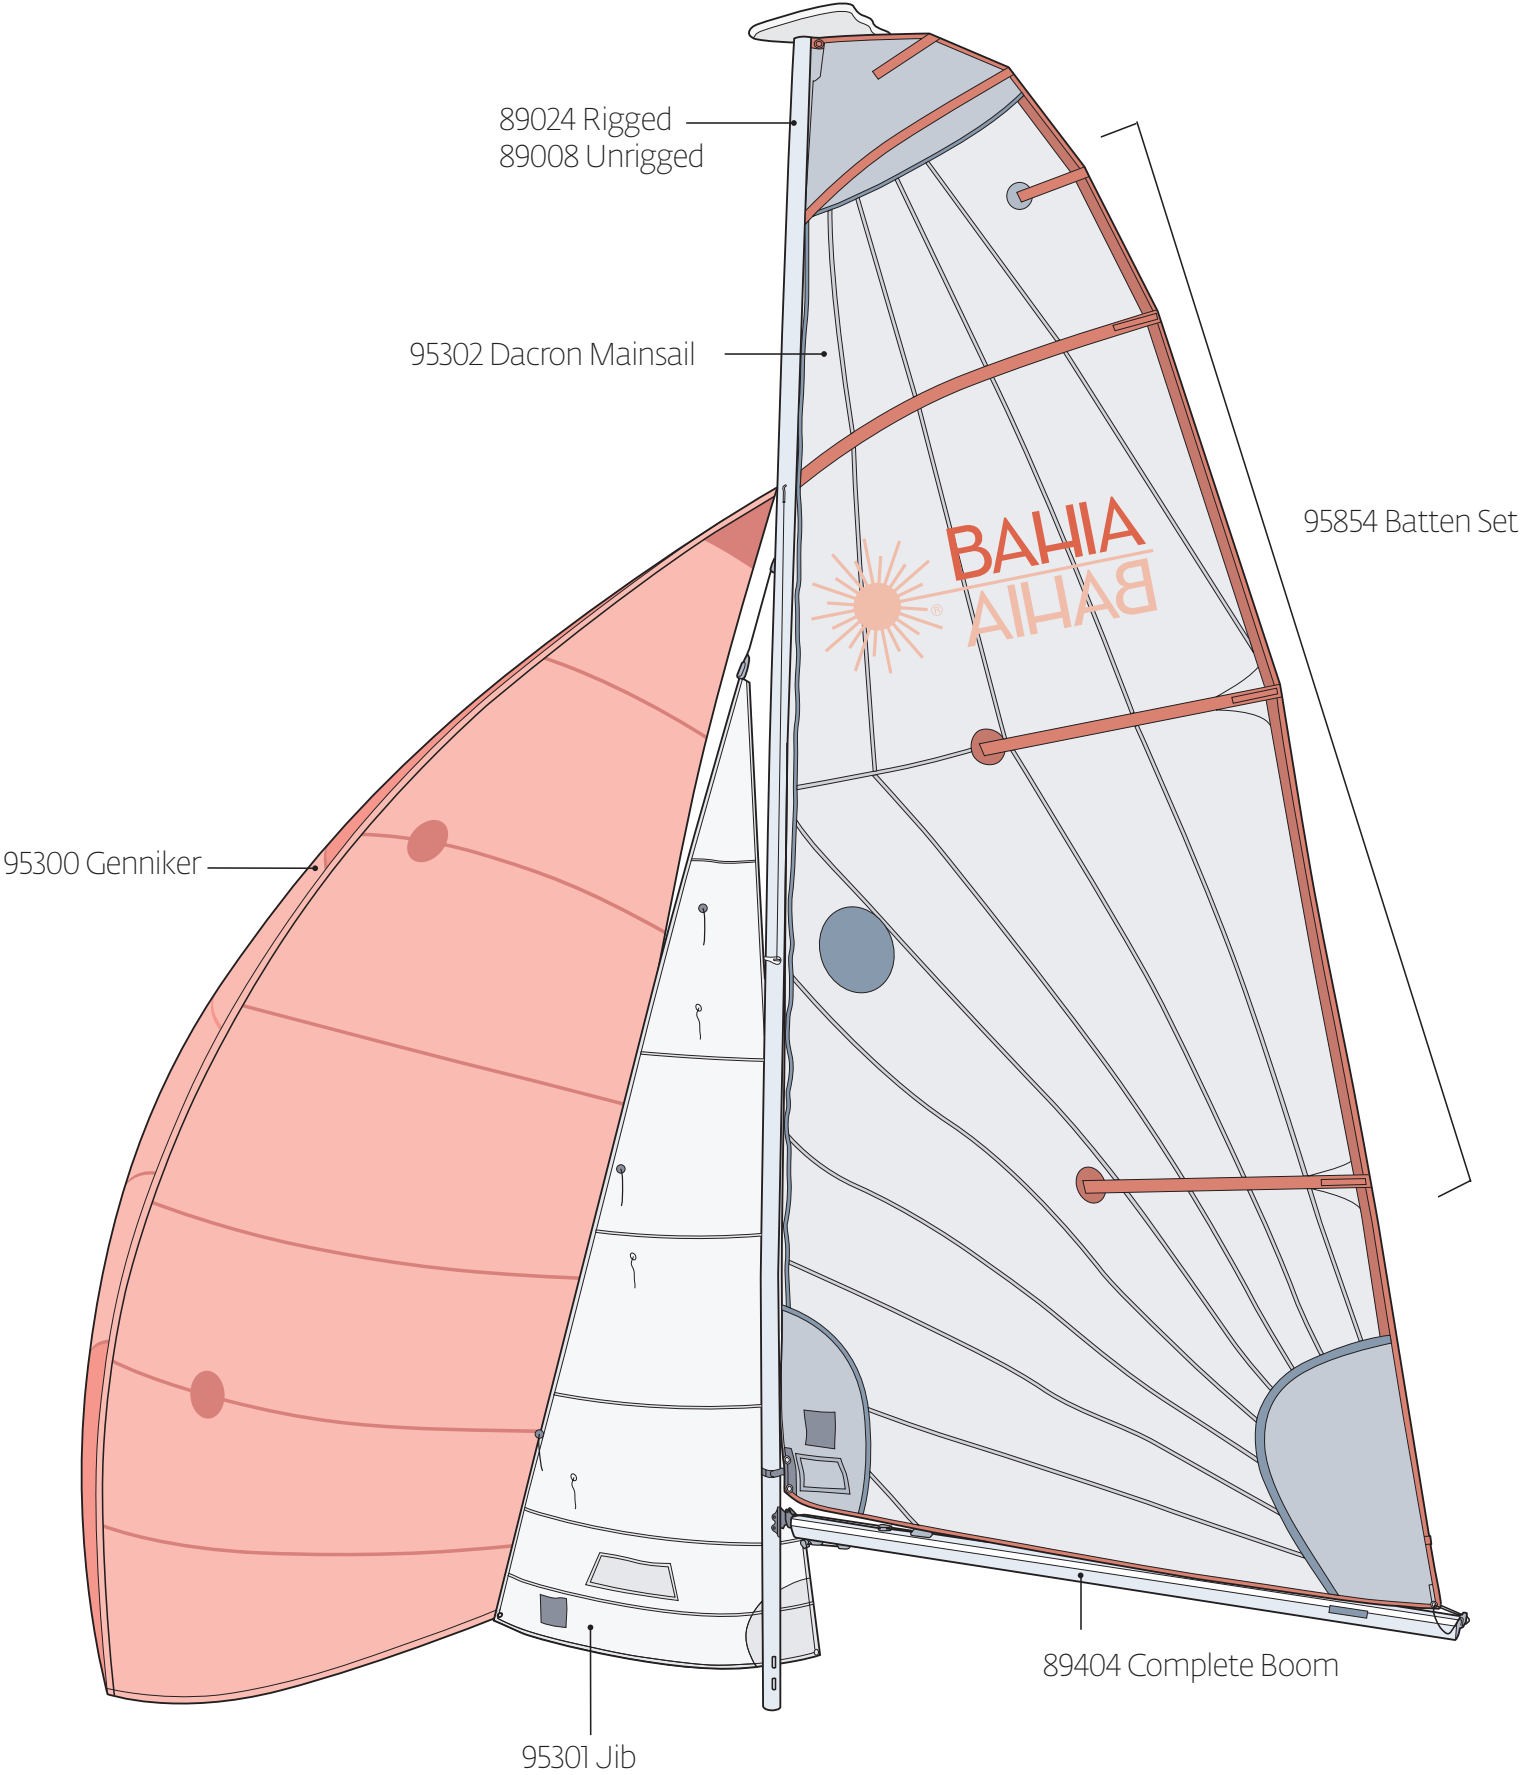

Bahia Parts Locator

Bahia Sails

Bahia Bow

Bahia Mast Step

Not Pictured: 85097 Centerboard Pivot Plate
Located inside centerboard trunk.

Bahia Deck

Bahia Transom

Bahia Boom & Gnav

Bahia Mast

Bahia Mast

Bahia Rigging

Bahia Accessories