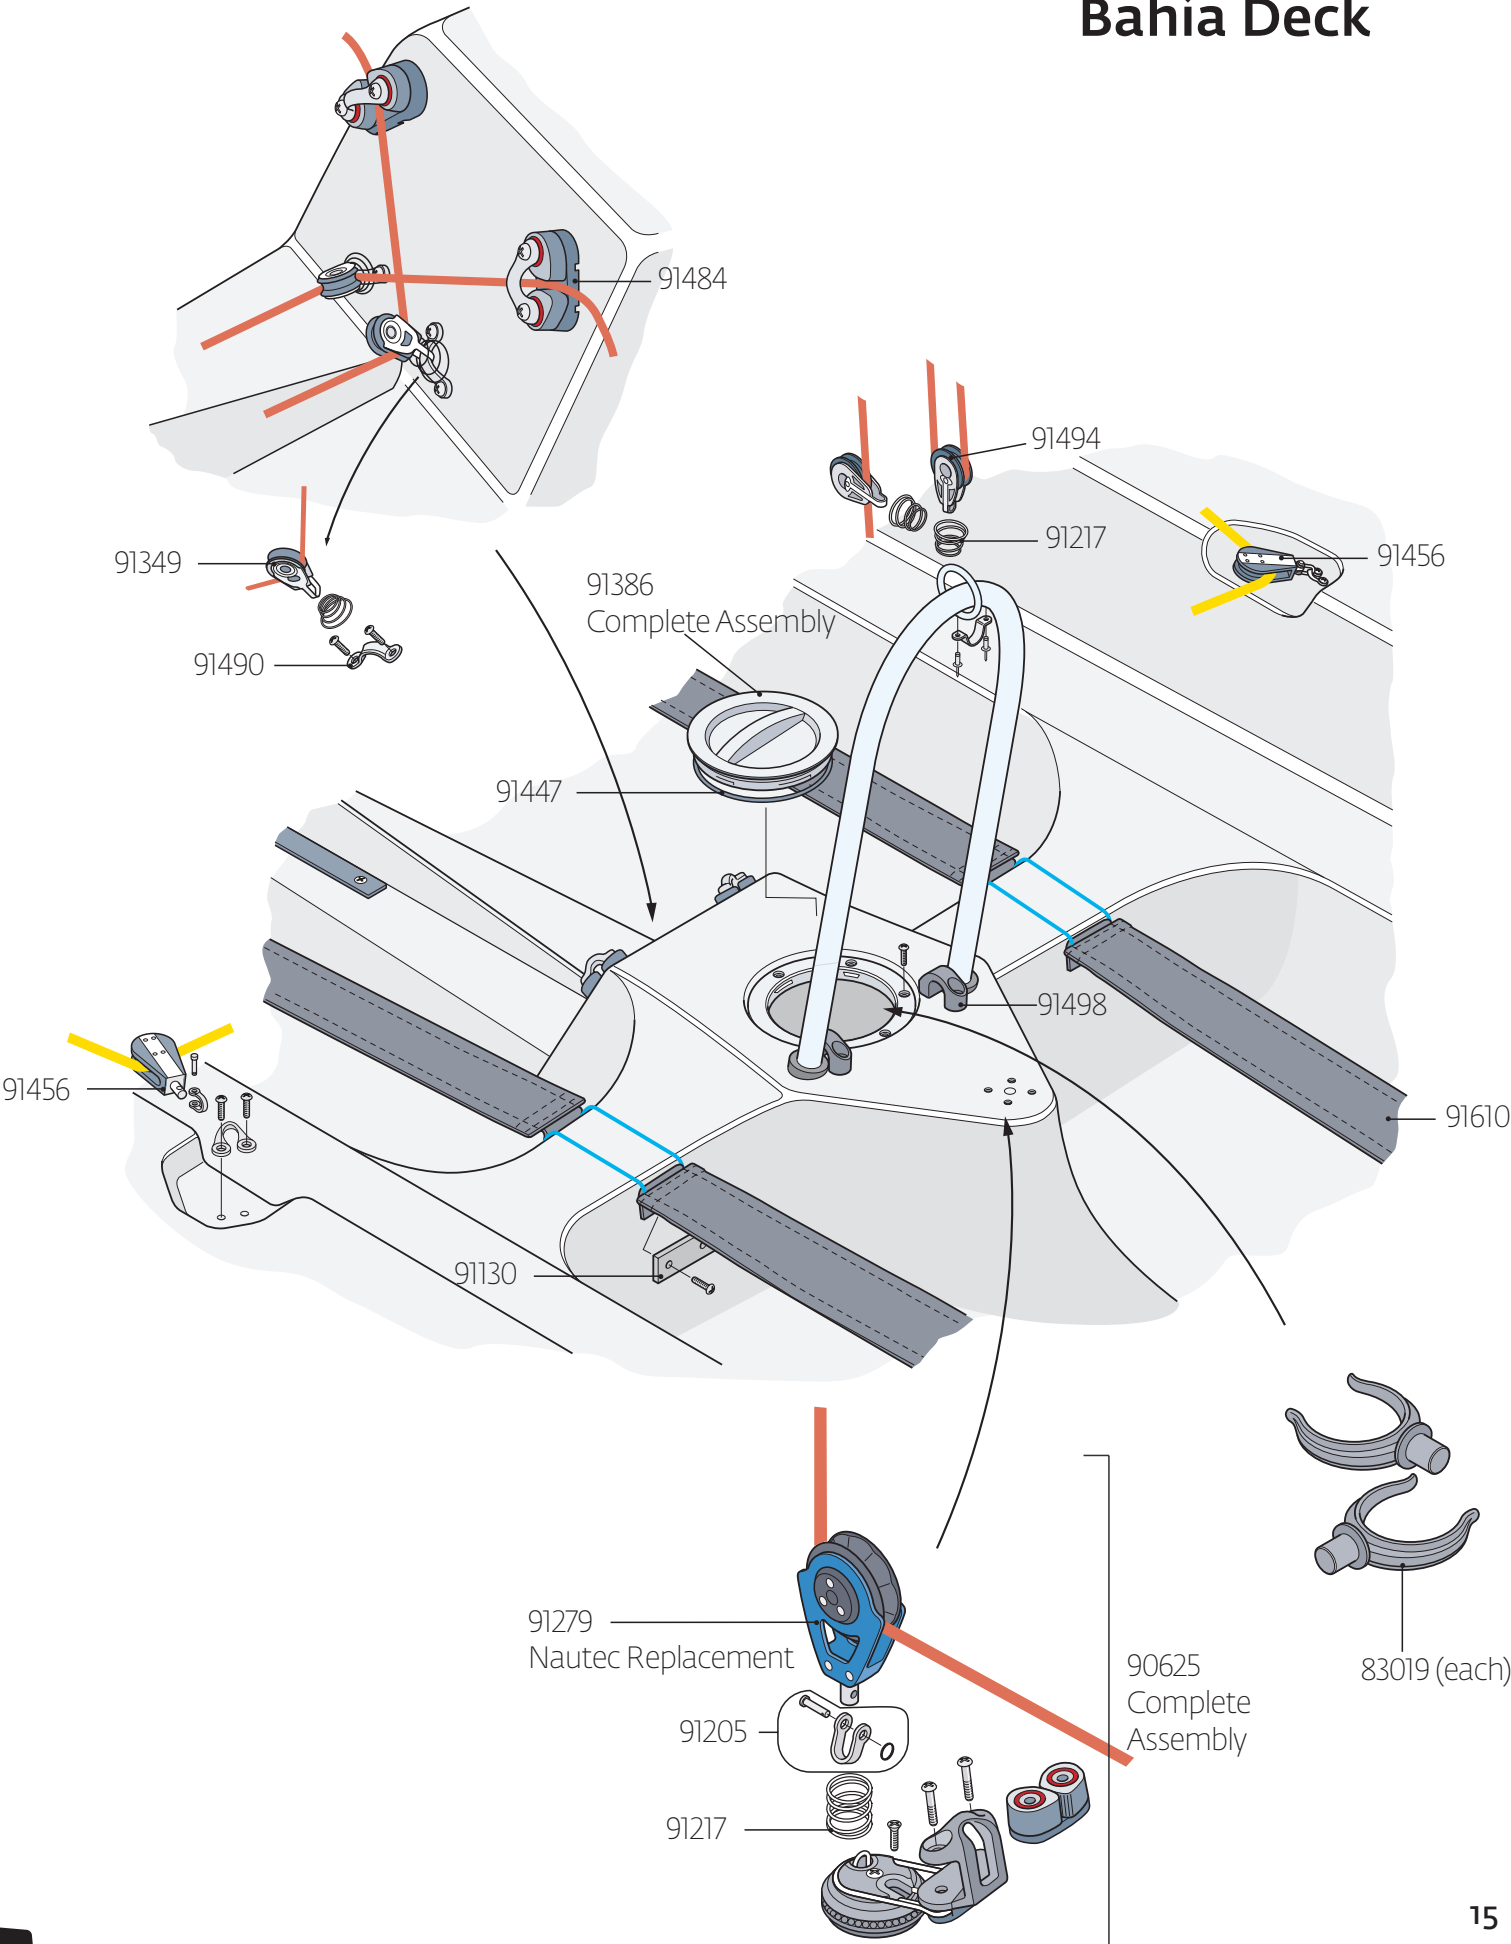

Bahia Parts Locator

Bahia Sails

Bahia Bow

Bahia Mast Step

Not Pictured: 85097 Centerboard Pivot Plate
Located inside centerboard trunk.

Bahia Deck

Bahia Transom

Bahia Boom & Gnav

Bahia Mast

Bahia Mast

Bahia Rigging

Bahia Accessories